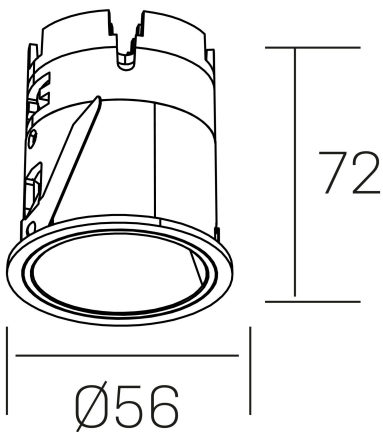

GENERAL DETAILS

INSTALLATION	recessed with frame
FINISHES ALUMINIUM	White-White
LIGHT DIRECTION	Fixed
BEAM ANGLE	16°
INT/EXT IP DEGREE	IP20/33
MATERIAL	Aluminum
IK DEGREE	IK05
UTILIZATION	Indoor
WARRANTY	3 years

ELECTRICAL DETAILS

LAMP	LED
POWER	9 W
COLOUR TEMPERATURE	3000K
LUMINOUS FLUX	565 Lm
EFFICACY DIMMING	52 Lm/W
DIMABLE	1.10v
DRIVER	Remote
CLASS PROTECTION	II
COLOUR RENDERING INDEX	CRI>90
VOLTAGE	220-240 V
FRECUENCIA	50-60 Hz
CURRENT INTENSITY	200 mA
LIFE TIME	35.000 h

GENERAL DIMENSIONS

DIMENSIONS	Ø 56mm
CUT OUT	Ø 48 mm
HEIGHT	h 72 mm
DIMENSIONES DE EMBALAJE	83 × 80 × 115 mm
PESO NETO	0.196

*Please might expect a max.15% figure reduction in finishes other than white

versus muzzy
K51101.01.RF.WH-WH.16.ST.9.30.D1

Ø56

72