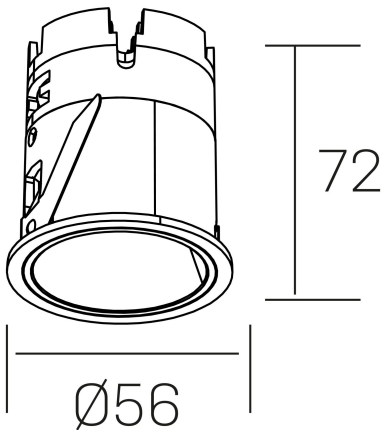

GENERAL DETAILS

INSTALLATION	recessed with frame
FINISHES ALUMINIUM	White-White
LIGHT DIRECTION	Fixed
BEAM ANGLE	16°
INT/EXT IP DEGREE	IP20/33
MATERIAL	Aluminum
IK DEGREE	IK05
UTILIZATION	Indoor
WARRANTY	5 years

ELECTRICAL DETAILS

LAMP	LED
POWER	9 W
COLOUR TEMPERATURE	3000K
LUMINOUS FLUX	565 Lm
EFFICACY DIMMING	52 Lm/W
DIMABLE	1.10v
DRIVER	Remote
CLASS PROTECTION	II
COLOUR RENDERING INDEX	CRI>90
VOLTAGE	220-240 V
FRECUENCIA	50-60 Hz
CURRENT INTENSITY	200 mA
LIFE TIME	50.000 h

GENERAL DIMENSIONS

DIMENSIONS	Ø 56mm
CUT OUT	Ø 48 mm
HEIGHT	h 72 mm
DIMENSIONES DE EMBALAJE	83 × 80 × 115 mm
PESO NETO	0.196

*Please might expect a max.15% figure reduction in finishes other than white

versus muzzy
K51101.01.RF.WH-WH.16.ST.9.30.D1

Ø56

72