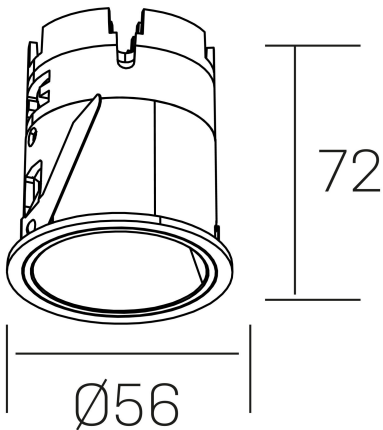

versus muzzy
K51101.01.RF.WH-WH.16.ST.9.30

GENERAL DETAILS

INSTALLATION	recessed with frame
FINISHES ALUMINIUM	White-White
LIGHT DIRECTION	Fixed
BEAM ANGLE	16°
INT/EXT IP DEGREE	IP20/33
MATERIAL	Aluminum
IK DEGREE	IK05
UTILIZATION	Indoor
WARRANTY	3 years

ELECTRICAL DETAILS

LAMP	LED
POWER	9 W
COLOUR TEMPERATURE	3000K
LUMINOUS FLUX	565 Lm
EFFICACY DIMMING	52 Lm/W
DIMABLE	No Dim
DRIVER	Remote
CLASS PROTECTION	II
COLOUR RENDERING INDEX	CRI>90
VOLTAGE	220-240 V
FRECUENCIA	50-60 Hz
CURRENT INTENSITY	200 mA
LIFE TIME	35.000 h

GENERAL DIMENSIONS

DIMENSIONS	Ø 56mm
CUT OUT	Ø 48 mm
HEIGHT	h 72 mm
DIMENSIONES DE EMBALAJE	83 × 80 × 115 mm
PESO NETO	0.196

*Please might expect a max.15% figure reduction in finishes other than white