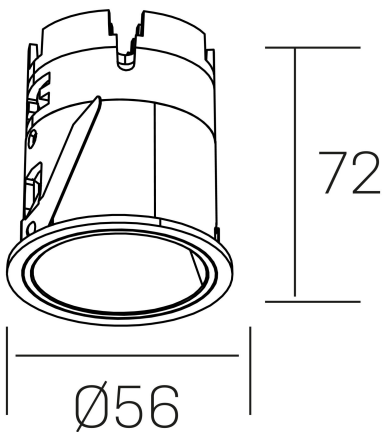

GENERAL DETAILS

INSTALLATION	recessed with frame
FINISHES ALUMINIUM	White-White
LIGHT DIRECTION	Fixed
BEAM ANGLE	16°
INT/EXT IP DEGREE	IP20/33
MATERIAL	Aluminum
IK DEGREE	IK05
UTILIZATION	Indoor
WARRANTY	5 years

ELECTRICAL DETAILS

LAMP	LED
POWER	9 W
COLOUR TEMPERATURE	2700K
LUMINOUS FLUX	565 Lm
EFFICACY DIMMING	50 Lm/W
DIMABLE	Push
DRIVER	Remote
CLASS PROTECTION	II
COLOUR RENDERING INDEX	CRI>90
VOLTAGE	220-240 V
FRECUENCIA	50-60 Hz
CURRENT INTENSITY	200 mA
LIFE TIME	50.000 h

GENERAL DIMENSIONS

DIMENSIONS	Ø 56mm
CUT OUT	Ø 48 mm
HEIGHT	h 72 mm
DIMENSIONES DE EMBALAJE	83 × 80 × 115 mm
PESO NETO	0.196

*Please might expect a max.15% figure reduction in finishes other than white

versus muzzy
K51101.01.RF.WH-WH.16.ST.9.27.PU

Ø56

72