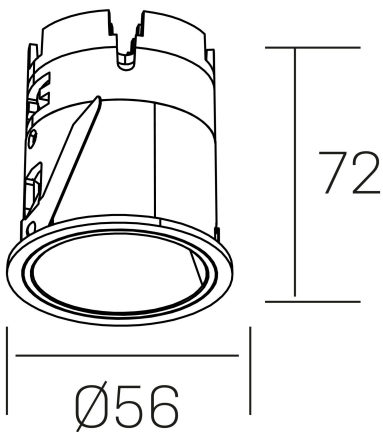

GENERAL DETAILS

INSTALLATION	recessed with frame
FINISHES ALUMINIUM	White-White
LIGHT DIRECTION	Fixed
BEAM ANGLE	16°
INT/EXT IP DEGREE	IP20/33
MATERIAL	Aluminum
IK DEGREE	IK05
UTILIZATION	Indoor
WARRANTY	3 years

ELECTRICAL DETAILS

LAMP	LED
POWER	9 W
COLOUR TEMPERATURE	2700K
LUMINOUS FLUX	565 Lm
EFFICACY DIMMING	50 Lm/W
DIMABLE	Push
DRIVER	Remote
CLASS PROTECTION	II
COLOUR RENDERING INDEX	CRI>90
VOLTAGE	220-240 V
FRECUENCIA	50-60 Hz
CURRENT INTENSITY	200 mA
LIFE TIME	35.000 h

GENERAL DIMENSIONS

DIMENSIONS	Ø 56mm
CUT OUT	Ø 48 mm
HEIGHT	h 72 mm
DIMENSIONES DE EMBALAJE	83 × 80 × 115 mm
PESO NETO	0.196

*Please might expect a max.15% figure reduction in finishes other than white

versus muzzy
K51101.01.RF.WH-WH.16.ST.9.27.PU

Ø56

72