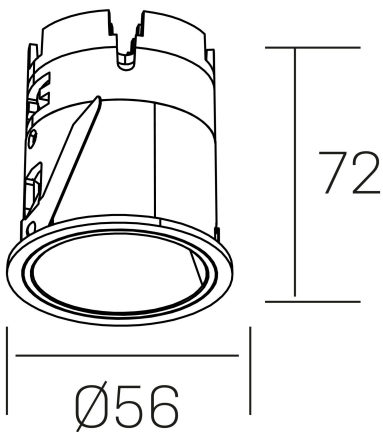

GENERAL DETAILS

INSTALLATION	recessed with frame
FINISHES ALUMINIUM	White-White
LIGHT DIRECTION	Fixed
BEAM ANGLE	16°
INT/EXT IP DEGREE	IP20/33
MATERIAL	Aluminum
IK DEGREE	IK05
UTILIZATION	Indoor
WARRANTY	5 years

ELECTRICAL DETAILS

LAMP	LED
POWER	9 W
COLOUR TEMPERATURE	2700K
LUMINOUS FLUX	565 Lm
EFFICACY DIMMING	50 Lm/W
DIMABLE	DALI
DRIVER	Remote
CLASS PROTECTION	II
COLOUR RENDERING INDEX	CRI>90
VOLTAGE	220-240 V
FRECUENCIA	50-60 Hz
CURRENT INTENSITY	200 mA
LIFE TIME	50.000 h

GENERAL DIMENSIONS

DIMENSIONS	Ø 56mm
CUT OUT	Ø 48 mm
HEIGHT	h 72 mm
DIMENSIONES DE EMBALAJE	83 × 80 × 115 mm
PESO NETO	0.196

*Please might expect a max.15% figure reduction in finishes other than white

versus muzzy
K51101.01.RF.WH-WH.16.ST.9.27.DA

Ø56

72