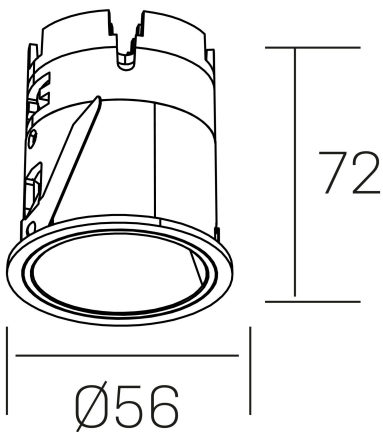

## GENERAL DETAILS

INSTALLATION	recessed with frame
FINISHES ALUMINIUM	White-White
LIGHT DIRECTION	Fixed
BEAM ANGLE	16°
INT/EXT IP DEGREE	IP20/33
MATERIAL	Aluminum
IK DEGREE	IK05
UTILIZATION	Indoor
WARRANTY	5 years

## ELECTRICAL DETAILS

LAMP	LED
POWER	9 W
COLOUR TEMPERATURE	2700K
LUMINOUS FLUX	565 Lm
EFFICACY DIMMING	50 Lm/W
DIMABLE	1.10v
DRIVER	Remote
CLASS PROTECTION	II
COLOUR RENDERING INDEX	CRI>90
VOLTAGE	220-240 V
FRECUENCIA	50-60 Hz
CURRENT INTENSITY	200 mA
LIFE TIME	50.000 h

## GENERAL DIMENSIONS

DIMENSIONS	Ø 56mm
CUT OUT	Ø 48 mm
HEIGHT	h 72 mm
DIMENSIONES DE EMBALAJE	83 × 80 × 115 mm
PESO NETO	0.196

\*Please might expect a max.15% figure reduction in finishes other than white

**versus muzzy**  
K51101.01.RF.WH-WH.16.ST.9.27.D1

Ø56

72