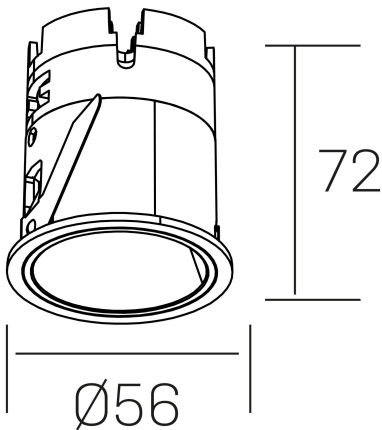

## GENERAL DETAILS

INSTALLATION	recessed with frame
FINISHES ALUMINIUM	White-White
LIGHT DIRECTION	Fixed
BEAM ANGLE	16°
INT/EXT IP DEGREE	IP20/33
MATERIAL	Aluminum
IK DEGREE	IK05
UTILIZATION	Indoor
WARRANTY	3 years

## ELECTRICAL DETAILS

LAMP	LED
POWER	9 W
COLOUR TEMPERATURE	2700K
LUMINOUS FLUX	565 Lm
EFFICACY DIMMING	50 Lm/W
DIMABLE	1.10v
DRIVER	Remote
CLASS PROTECTION	II
COLOUR RENDERING INDEX	CRI>90
VOLTAGE	220-240 V
FRECUENCIA	50-60 Hz
CURRENT INTENSITY	200 mA
LIFE TIME	35.000 h

## GENERAL DIMENSIONS

DIMENSIONS	Ø 56mm
CUT OUT	Ø 48 mm
HEIGHT	h 72 mm
DIMENSIONES DE EMBALAJE	83 × 80 × 115 mm
PESO NETO	0.196

\*Please might expect a max.15% figure reduction in finishes other than white

**versus muzzy**  
K51101.01.RF.WH-WH.16.ST.9.27.D1

Ø56

72