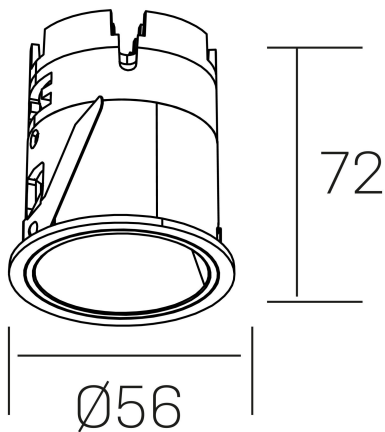

versus muzzy
K51101.01.RF.BK-BK.36.ST.9.40.D1

GENERAL DETAILS

INSTALLATION	recessed with frame
FINISHES ALUMINIUM	Black-Black
LIGHT DIRECTION	Fixed
BEAM ANGLE	36°
INT/EXT IP DEGREE	IP20/33
MATERIAL	Aluminum
IK DEGREE	IK05
UTILIZATION	Indoor
WARRANTY	5 years

ELECTRICAL DETAILS

LAMP	LED
POWER	9 W
COLOUR TEMPERATURE	4000K
LUMINOUS FLUX	575 Lm
EFFICACY DIMMING	54 Lm/W
DIMABLE	1.10v
DRIVER	Remote
CLASS PROTECTION	II
COLOUR RENDERING INDEX	CRI>90
VOLTAGE	220-240 V
FRECUENCIA	50-60 Hz
CURRENT INTENSITY	200 mA
LIFE TIME	50.000 h

GENERAL DIMENSIONS

DIMENSIONS	Ø 56mm
CUT OUT	Ø 48 mm
HEIGHT	h 72 mm
DIMENSIONES DE EMBALAJE	83 × 80 × 115 mm
PESO NETO	0.196

*Please might expect a max.15% figure reduction in finishes other than white