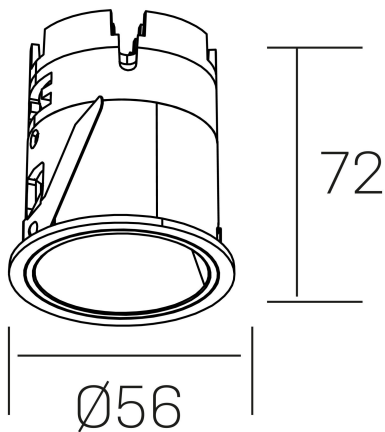

versus muzzy
K51101.01.RF.BK-BK.36.ST.9.30.PU

GENERAL DETAILS

INSTALLATION	recessed with frame
FINISHES ALUMINIUM	Black-Black
LIGHT DIRECTION	Fixed
BEAM ANGLE	36°
INT/EXT IP DEGREE	IP20/33
MATERIAL	Aluminum
IK DEGREE	IK05
UTILIZATION	Indoor
WARRANTY	5 years

ELECTRICAL DETAILS

LAMP	LED
POWER	9 W
COLOUR TEMPERATURE	3000K
LUMINOUS FLUX	565 Lm
EFFICACY DIMMING	52 Lm/W
DIMABLE	Push
DRIVER	Remote
CLASS PROTECTION	II
COLOUR RENDERING INDEX	CRI>90
VOLTAGE	220-240 V
FRECUENCIA	50-60 Hz
CURRENT INTENSITY	200 mA
LIFE TIME	50.000 h

GENERAL DIMENSIONS

DIMENSIONS	Ø 56mm
CUT OUT	Ø 48 mm
HEIGHT	h 72 mm
DIMENSIONES DE EMBALAJE	83 × 80 × 115 mm
PESO NETO	0.196

*Please might expect a max.15% figure reduction in finishes other than white