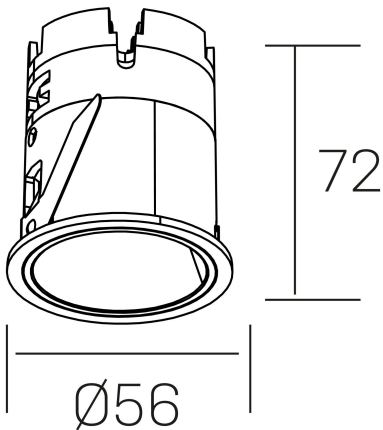

versus muzzy
K51101.01.RF.BK-BK.36.ST.9.30.D1

GENERAL DETAILS

INSTALLATION	recessed with frame
FINISHES ALUMINIUM	Black-Black
LIGHT DIRECTION	Fixed
BEAM ANGLE	36°
INT/EXT IP DEGREE	IP20/33
MATERIAL	Aluminum
IK DEGREE	IK05
UTILIZATION	Indoor
WARRANTY	3 years

ELECTRICAL DETAILS

LAMP	LED
POWER	9 W
COLOUR TEMPERATURE	3000K
LUMINOUS FLUX	565 Lm
EFFICACY DIMMING	52 Lm/W
DIMABLE	1.10v
DRIVER	Remote
CLASS PROTECTION	II
COLOUR RENDERING INDEX	CRI>90
VOLTAGE	220-240 V
FRECUENCIA	50-60 Hz
CURRENT INTENSITY	200 mA
LIFE TIME	35.000 h

GENERAL DIMENSIONS

DIMENSIONS	Ø 56mm
CUT OUT	Ø 48 mm
HEIGHT	h 72 mm
DIMENSIONES DE EMBALAJE	83 × 80 × 115 mm
PESO NETO	0.196

*Please might expect a max.15% figure reduction in finishes other than white