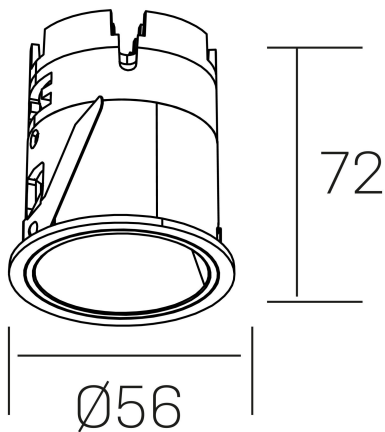

versus muzzy
K51101.01.RF.BK-BK.36.ST.9.30.D1

GENERAL DETAILS

INSTALLATION	recessed with frame
FINISHES ALUMINIUM	Black-Black
LIGHT DIRECTION	Fixed
BEAM ANGLE	36°
INT/EXT IP DEGREE	IP20/33
MATERIAL	Aluminum
IK DEGREE	IK05
UTILIZATION	Indoor
WARRANTY	5 years

ELECTRICAL DETAILS

LAMP	LED
POWER	9 W
COLOUR TEMPERATURE	3000K
LUMINOUS FLUX	565 Lm
EFFICACY DIMMING	52 Lm/W
DIMABLE	1.10v
DRIVER	Remote
CLASS PROTECTION	II
COLOUR RENDERING INDEX	CRI>90
VOLTAGE	220-240 V
FRECUENCIA	50-60 Hz
CURRENT INTENSITY	200 mA
LIFE TIME	50.000 h

GENERAL DIMENSIONS

DIMENSIONS	Ø 56mm
CUT OUT	Ø 48 mm
HEIGHT	h 72 mm
DIMENSIONES DE EMBALAJE	83 × 80 × 115 mm
PESO NETO	0.196

*Please might expect a max.15% figure reduction in finishes other than white