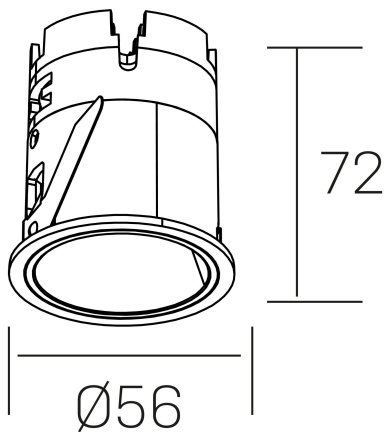

versus muzzy
K51101.01.RF.BK-BK.36.ST.9.27.PU

GENERAL DETAILS

INSTALLATION	recessed with frame
FINISHES ALUMINIUM	Black-Black
LIGHT DIRECTION	Fixed
BEAM ANGLE	36°
INT/EXT IP DEGREE	IP20/33
MATERIAL	Aluminum
IK DEGREE	IK05
UTILIZATION	Indoor
WARRANTY	5 years

ELECTRICAL DETAILS

LAMP	LED
POWER	9 W
COLOUR TEMPERATURE	2700K
LUMINOUS FLUX	565 Lm
EFFICACY DIMMING	50 Lm/W
DIMABLE	Push
DRIVER	Remote
CLASS PROTECTION	II
COLOUR RENDERING INDEX	CRI>90
VOLTAGE	220-240 V
FRECUENCIA	50-60 Hz
CURRENT INTENSITY	200 mA
LIFE TIME	50.000 h

GENERAL DIMENSIONS

DIMENSIONS	Ø 56mm
CUT OUT	Ø 48 mm
HEIGHT	h 72 mm
DIMENSIONES DE EMBALAJE	83 × 80 × 115 mm
PESO NETO	0.196

*Please might expect a max.15% figure reduction in finishes other than white