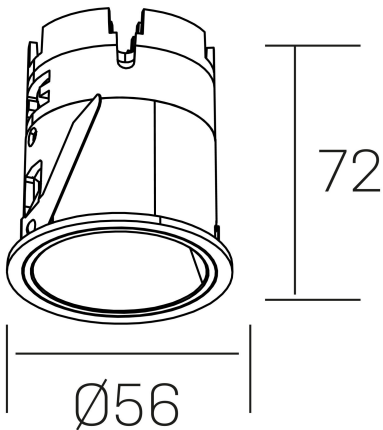

versus muzzy
K51101.01.RF.BK-BK.36.ST.9.27.DA

GENERAL DETAILS

INSTALLATION	recessed with frame
FINISHES ALUMINIUM	Black-Black
LIGHT DIRECTION	Fixed
BEAM ANGLE	36°
INT/EXT IP DEGREE	IP20/33
MATERIAL	Aluminum
IK DEGREE	IK05
UTILIZATION	Indoor
WARRANTY	3 years

ELECTRICAL DETAILS

LAMP	LED
POWER	9 W
COLOUR TEMPERATURE	2700K
LUMINOUS FLUX	565 Lm
EFFICACY DIMMING	50 Lm/W
DIMABLE	DALI
DRIVER	Remote
CLASS PROTECTION	II
COLOUR RENDERING INDEX	CRI>90
VOLTAGE	220-240 V
FRECUENCIA	50-60 Hz
CURRENT INTENSITY	200 mA
LIFE TIME	35.000 h

GENERAL DIMENSIONS

DIMENSIONS	Ø 56mm
CUT OUT	Ø 48 mm
HEIGHT	h 72 mm
DIMENSIONES DE EMBALAJE	83 × 80 × 115 mm
PESO NETO	0.196

*Please might expect a max.15% figure reduction in finishes other than white