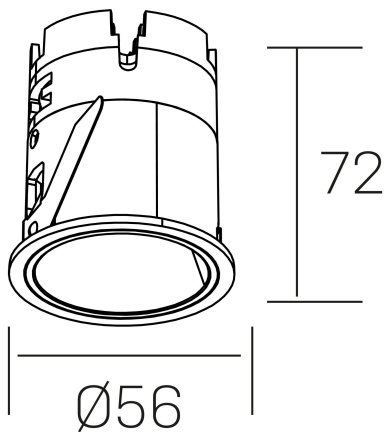

versus muzzy
K51101.01.RF.BK-BK.36.ST.9.27

GENERAL DETAILS

INSTALLATION	recessed with frame
FINISHES ALUMINIUM	Black-Black
LIGHT DIRECTION	Fixed
BEAM ANGLE	36°
INT/EXT IP DEGREE	IP20/33
MATERIAL	Aluminum
IK DEGREE	IK05
UTILIZATION	Indoor
WARRANTY	5 years

ELECTRICAL DETAILS

LAMP	LED
POWER	9 W
COLOUR TEMPERATURE	2700K
LUMINOUS FLUX	565 Lm
EFFICACY DIMMING	50 Lm/W
DIMABLE	No Dim
DRIVER	Remote
CLASS PROTECTION	II
COLOUR RENDERING INDEX	CRI>90
VOLTAGE	220-240 V
FRECUENCIA	50-60 Hz
CURRENT INTENSITY	200 mA
LIFE TIME	50.000 h

GENERAL DIMENSIONS

DIMENSIONS	Ø 56mm
CUT OUT	Ø 48 mm
HEIGHT	h 72 mm
DIMENSIONES DE EMBALAJE	83 × 80 × 115 mm
PESO NETO	0.196

*Please might expect a max.15% figure reduction in finishes other than white