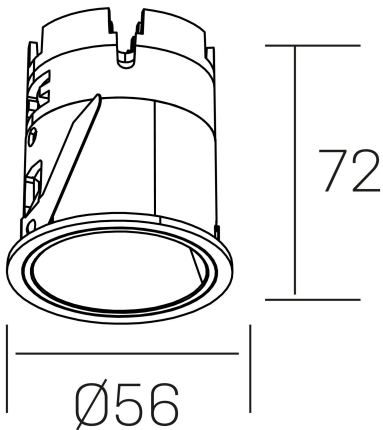

versus muzzy
K51101.01.RF.BK-BK.25.ST.9.40.DA

GENERAL DETAILS

INSTALLATION	recessed with frame
FINISHES ALUMINIUM	Black-Black
LIGHT DIRECTION	Fixed
BEAM ANGLE	25°
INT/EXT IP DEGREE	IP20/33
MATERIAL	Aluminum
IK DEGREE	IK05
UTILIZATION	Indoor
WARRANTY	3 years

ELECTRICAL DETAILS

LAMP	LED
POWER	9 W
COLOUR TEMPERATURE	4000K
LUMINOUS FLUX	575 Lm
EFFICACY DIMMING	54 Lm/W
DIMABLE	DALI
DRIVER	Remote
CLASS PROTECTION	II
COLOUR RENDERING INDEX	CRI>90
VOLTAGE	220-240 V
FRECUENCIA	50-60 Hz
CURRENT INTENSITY	200 mA
LIFE TIME	35.000 h

GENERAL DIMENSIONS

DIMENSIONS	Ø 56mm
CUT OUT	Ø 48 mm
HEIGHT	h 72 mm
DIMENSIONES DE EMBALAJE	83 × 80 × 115 mm
PESO NETO	0.196

*Please might expect a max.15% figure reduction in finishes other than white