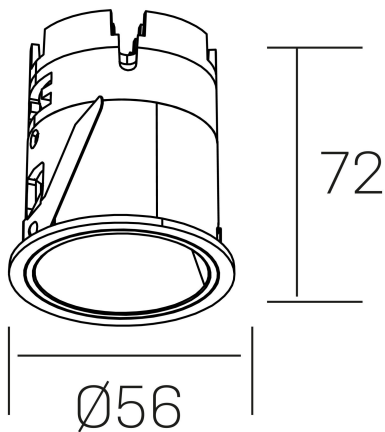

versus muzzy
K51101.01.RF.BK-BK.25.ST.9.40

GENERAL DETAILS

| | |
|--------------------|---------------------|
| INSTALLATION | recessed with frame |
| FINISHES ALUMINIUM | Black-Black |
| LIGHT DIRECTION | Fixed |
| BEAM ANGLE | 25° |
| INT/EXT IP DEGREE | IP20/33 |
| MATERIAL | Aluminum |
| IK DEGREE | IK05 |
| UTILIZATION | Indoor |
| WARRANTY | 3 years |

ELECTRICAL DETAILS

| | |
|------------------------|-----------|
| LAMP | LED |
| POWER | 9 W |
| COLOUR TEMPERATURE | 4000K |
| LUMINOUS FLUX | 575 Lm |
| EFFICACY DIMMING | 54 Lm/W |
| DIMABLE | No Dim |
| DRIVER | Remote |
| CLASS PROTECTION | II |
| COLOUR RENDERING INDEX | CRI>90 |
| VOLTAGE | 220-240 V |
| FRECUENCIA | 50-60 Hz |
| CURRENT INTENSITY | 200 mA |
| LIFE TIME | 35.000 h |

GENERAL DIMENSIONS

| | |
|-------------------------|------------------|
| DIMENSIONS | Ø 56mm |
| CUT OUT | Ø 48 mm |
| HEIGHT | h 72 mm |
| DIMENSIONES DE EMBALAJE | 83 × 80 × 115 mm |
| PESO NETO | 0.196 |