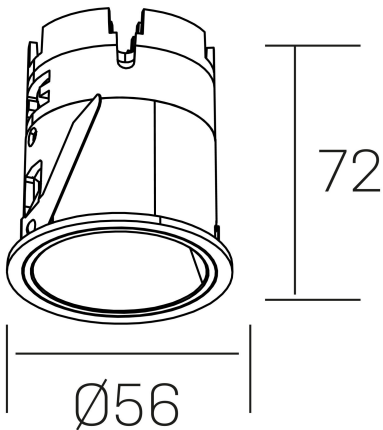

versus muzzy
K51101.01.RF.BK-BK.25.ST.9.30.PU

GENERAL DETAILS

INSTALLATION	recessed with frame
FINISHES ALUMINIUM	Black-Black
LIGHT DIRECTION	Fixed
BEAM ANGLE	25°
INT/EXT IP DEGREE	IP20/33
MATERIAL	Aluminum
IK DEGREE	IK05
UTILIZATION	Indoor
WARRANTY	3 years

ELECTRICAL DETAILS

LAMP	LED
POWER	9 W
COLOUR TEMPERATURE	3000K
LUMINOUS FLUX	565 Lm
EFFICACY DIMMING	52 Lm/W
DIMABLE	Push
DRIVER	Remote
CLASS PROTECTION	II
COLOUR RENDERING INDEX	CRI>90
VOLTAGE	220-240 V
FRECUENCIA	50-60 Hz
CURRENT INTENSITY	200 mA
LIFE TIME	35.000 h

GENERAL DIMENSIONS

DIMENSIONS	Ø 56mm
CUT OUT	Ø 48 mm
HEIGHT	h 72 mm
DIMENSIONES DE EMBALAJE	83 × 80 × 115 mm
PESO NETO	0.196

*Please might expect a max.15% figure reduction in finishes other than white