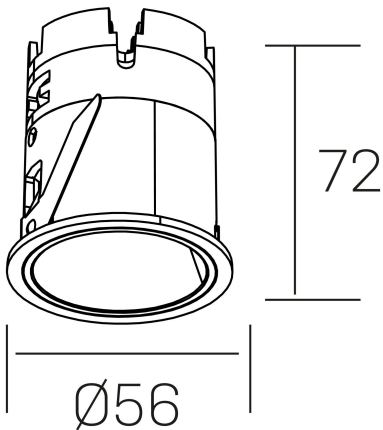

versus muzzy
K51101.01.RF.BK-BK.25.ST.9.30.DA

GENERAL DETAILS

INSTALLATION	recessed with frame
FINISHES ALUMINIUM	Black-Black
LIGHT DIRECTION	Fixed
BEAM ANGLE	25°
INT/EXT IP DEGREE	IP20/33
MATERIAL	Aluminum
IK DEGREE	IK05
UTILIZATION	Indoor
WARRANTY	5 years

ELECTRICAL DETAILS

LAMP	LED
POWER	9 W
COLOUR TEMPERATURE	3000K
LUMINOUS FLUX	565 Lm
EFFICACY DIMMING	52 Lm/W
DIMABLE	DALI
DRIVER	Remote
CLASS PROTECTION	II
COLOUR RENDERING INDEX	CRI>90
VOLTAGE	220-240 V
FRECUENCIA	50-60 Hz
CURRENT INTENSITY	200 mA
LIFE TIME	50.000 h

GENERAL DIMENSIONS

DIMENSIONS	Ø 56mm
CUT OUT	Ø 48 mm
HEIGHT	h 72 mm
DIMENSIONES DE EMBALAJE	83 × 80 × 115 mm
PESO NETO	0.196

*Please might expect a max.15% figure reduction in finishes other than white