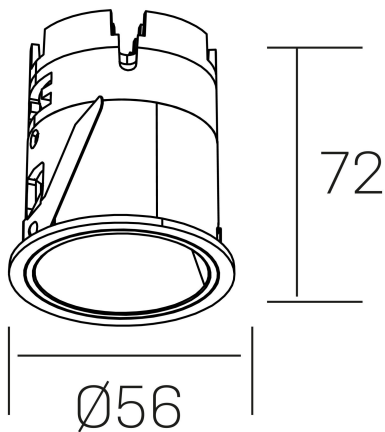

**versus muzzy**  
K51101.01.RF.BK-BK.25.ST.9.30

#### GENERAL DETAILS

INSTALLATION	recessed with frame
FINISHES ALUMINIUM	Black-Black
LIGHT DIRECTION	Fixed
BEAM ANGLE	25°
INT/EXT IP DEGREE	IP20/33
MATERIAL	Aluminum
IK DEGREE	IK05
UTILIZATION	Indoor
WARRANTY	5 years

#### ELECTRICAL DETAILS

LAMP	LED
POWER	9 W
COLOUR TEMPERATURE	3000K
LUMINOUS FLUX	565 Lm
EFFICACY DIMMING	52 Lm/W
DIMABLE	No Dim
DRIVER	Remote
CLASS PROTECTION	II
COLOUR RENDERING INDEX	CRI>90
VOLTAGE	220-240 V
FRECUENCIA	50-60 Hz
CURRENT INTENSITY	200 mA
LIFE TIME	50.000 h

#### GENERAL DIMENSIONS

DIMENSIONS	Ø 56mm
CUT OUT	Ø 48 mm
HEIGHT	h 72 mm
DIMENSIONES DE EMBALAJE	83 × 80 × 115 mm
PESO NETO	0.196

\*Please might expect a max.15% figure reduction in finishes other than white