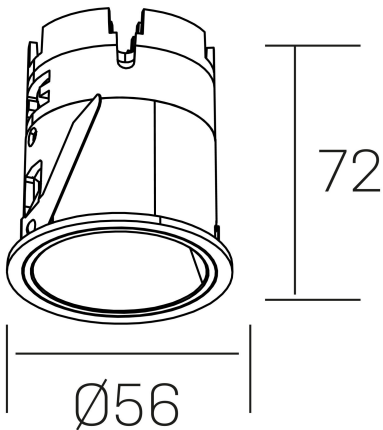

versus muzzy
K51101.01.RF.BK-BK.16.ST.9.40.D1

GENERAL DETAILS

INSTALLATION	recessed with frame
FINISHES ALUMINIUM	Black-Black
LIGHT DIRECTION	Fixed
BEAM ANGLE	16°
INT/EXT IP DEGREE	IP20/33
MATERIAL	Aluminum
IK DEGREE	IK05
UTILIZATION	Indoor
WARRANTY	3 years

ELECTRICAL DETAILS

LAMP	LED
POWER	9 W
COLOUR TEMPERATURE	4000K
LUMINOUS FLUX	575 Lm
EFFICACY DIMMING	54 Lm/W
DIMABLE	1.10v
DRIVER	Remote
CLASS PROTECTION	II
COLOUR RENDERING INDEX	CRI>90
VOLTAGE	220-240 V
FRECUENCIA	50-60 Hz
CURRENT INTENSITY	200 mA
LIFE TIME	35.000 h

GENERAL DIMENSIONS

DIMENSIONS	Ø 56mm
CUT OUT	Ø 48 mm
HEIGHT	h 72 mm
DIMENSIONES DE EMBALAJE	83 × 80 × 115 mm
PESO NETO	0.196

*Please might expect a max.15% figure reduction in finishes other than white