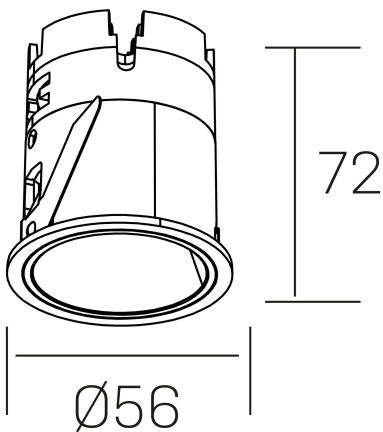

versus muzzy
K51101.01.RF.BK-BK.16.ST.9.40

GENERAL DETAILS

INSTALLATION	recessed with frame
FINISHES ALUMINIUM	Black-Black
LIGHT DIRECTION	Fixed
BEAM ANGLE	16°
INT/EXT IP DEGREE	IP20/33
MATERIAL	Aluminum
IK DEGREE	IK05
UTILIZATION	Indoor
WARRANTY	5 years

ELECTRICAL DETAILS

LAMP	LED
POWER	9 W
COLOUR TEMPERATURE	4000K
LUMINOUS FLUX	575 Lm
EFFICACY DIMMING	54 Lm/W
DIMABLE	No Dim
DRIVER	Remote
CLASS PROTECTION	II
COLOUR RENDERING INDEX	CRI>90
VOLTAGE	220-240 V
FRECUENCIA	50-60 Hz
CURRENT INTENSITY	200 mA
LIFE TIME	50.000 h

GENERAL DIMENSIONS

DIMENSIONS	Ø 56mm
CUT OUT	Ø 48 mm
HEIGHT	h 72 mm
DIMENSIONES DE EMBALAJE	83 × 80 × 115 mm
PESO NETO	0.196

*Please might expect a max.15% figure reduction in finishes other than white