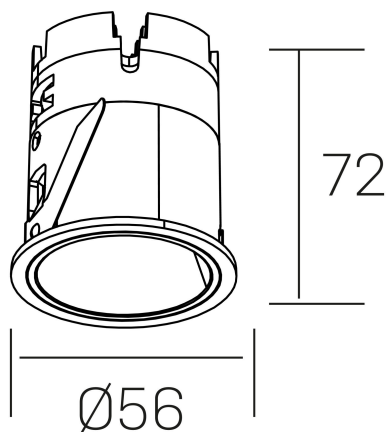

versus muzzy
K51101.01.RF.BK-BK.16.ST.9.30

GENERAL DETAILS

INSTALLATION	recessed with frame
FINISHES ALUMINIUM	Black-Black
LIGHT DIRECTION	Fixed
BEAM ANGLE	16°
INT/EXT IP DEGREE	IP20/33
MATERIAL	Aluminum
IK DEGREE	IK05
UTILIZATION	Indoor
WARRANTY	5 years

ELECTRICAL DETAILS

LAMP	LED
POWER	9 W
COLOUR TEMPERATURE	3000K
LUMINOUS FLUX	565 Lm
EFFICACY DIMMING	52 Lm/W
DIMABLE	No Dim
DRIVER	Remote
CLASS PROTECTION	II
COLOUR RENDERING INDEX	CRI>90
VOLTAGE	220-240 V
FRECUENCIA	50-60 Hz
CURRENT INTENSITY	200 mA
LIFE TIME	50.000 h

GENERAL DIMENSIONS

DIMENSIONS	Ø 56mm
CUT OUT	Ø 48 mm
HEIGHT	h 72 mm
DIMENSIONES DE EMBALAJE	83 × 80 × 115 mm
PESO NETO	0.196

*Please might expect a max.15% figure reduction in finishes other than white