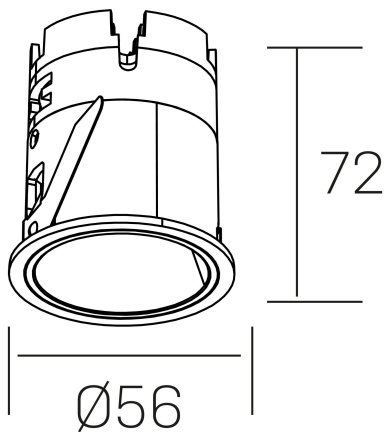

versus muzzy
K51101.01.RF.BK-BK.16.ST.9.27

GENERAL DETAILS

INSTALLATION	recessed with frame
FINISHES ALUMINIUM	Black-Black
LIGHT DIRECTION	Fixed
BEAM ANGLE	16°
INT/EXT IP DEGREE	IP20/33
MATERIAL	Aluminum
IK DEGREE	IK05
UTILIZATION	Indoor
WARRANTY	3 years

ELECTRICAL DETAILS

LAMP	LED
POWER	9 W
COLOUR TEMPERATURE	2700K
LUMINOUS FLUX	565 Lm
EFFICACY DIMMING	50 Lm/W
DIMABLE	No Dim
DRIVER	Remote
CLASS PROTECTION	II
COLOUR RENDERING INDEX	CRI>90
VOLTAGE	220-240 V
FRECUENCIA	50-60 Hz
CURRENT INTENSITY	200 mA
LIFE TIME	35.000 h

GENERAL DIMENSIONS

DIMENSIONS	Ø 56mm
CUT OUT	Ø 48 mm
HEIGHT	h 72 mm
DIMENSIONES DE EMBALAJE	83 × 80 × 115 mm
PESO NETO	0.196

*Please might expect a max.15% figure reduction in finishes other than white