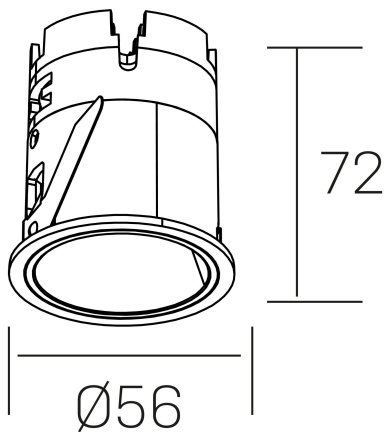

versus muzzy
K51101.01.RF.BK-BK.16.ST.9.27

GENERAL DETAILS

INSTALLATION	recessed with frame
FINISHES ALUMINIUM	Black-Black
LIGHT DIRECTION	Fixed
BEAM ANGLE	16°
INT/EXT IP DEGREE	IP20/33
MATERIAL	Aluminum
IK DEGREE	IK05
UTILIZATION	Indoor
WARRANTY	5 years

ELECTRICAL DETAILS

LAMP	LED
POWER	9 W
COLOUR TEMPERATURE	2700K
LUMINOUS FLUX	565 Lm
EFFICACY DIMMING	50 Lm/W
DIMABLE	No Dim
DRIVER	Remote
CLASS PROTECTION	II
COLOUR RENDERING INDEX	CRI>90
VOLTAGE	220-240 V
FRECUENCIA	50-60 Hz
CURRENT INTENSITY	200 mA
LIFE TIME	50.000 h

GENERAL DIMENSIONS

DIMENSIONS	Ø 56mm
CUT OUT	Ø 48 mm
HEIGHT	h 72 mm
DIMENSIONES DE EMBALAJE	83 × 80 × 115 mm
PESO NETO	0.196

*Please might expect a max.15% figure reduction in finishes other than white