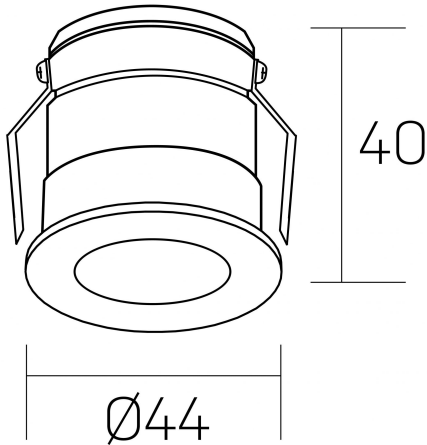

versus litl
K51103.01.RF.GC-BK.30.ST.8.27

GENERAL DETAILS

INSTALLATION	recessed with frame
FINISHES ALUMINIUM	Gold Cava-Negro
LIGHT DIRECTION	Fixed
BEAM ANGLE	30°
INT/EXT IP DEGREE	IP 32
MATERIAL	Aluminum
IK DEGREE	IK05
UTILIZATION	Indoor
WARRANTY	3 years

ELECTRICAL DETAILS

LAMP	LED
POWER	3 W
COLOUR TEMPERATURE	2700K
LUMINOUS FLUX	90 Lm
EFFICACY DIMMING	36 Lm/W
DIMABLE	No Dim
DRIVER	Remote
CLASS PROTECTION	II
COLOUR RENDERING INDEX	CRI >80
VOLTAGE	220-240 V
FRECUENCIA	50-60 Hz
CURRENT INTENSITY	600 mA
LIFE TIME	35.000 h

GENERAL DIMENSIONS

DIMENSIONS	Ø 44 mm
CUT OUT	Ø 40 mm
HEIGHT	h 40 mm
DIMENSIONES DE EMBALAJE	82 × 52 × 78 mm
PESO NETO	0.086

*Please might expect a max.15% figure reduction in finishes other than white