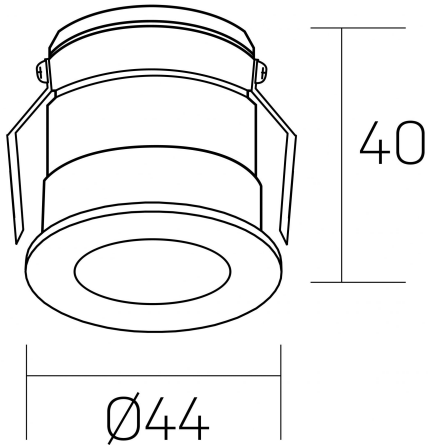

#### GENERAL DETAILS

INSTALLATION	recessed with frame
FINISHES ALUMINIUM	Gold Cava-Negro
LIGHT DIRECTION	Fixed
BEAM ANGLE	30°
INT/EXT IP DEGREE	IP 32
MATERIAL	Aluminum
IK DEGREE	IK05
UTILIZATION	Indoor
WARRANTY	5 years

#### ELECTRICAL DETAILS

LAMP	LED
POWER	3 W
COLOUR TEMPERATURE	2700K
LUMINOUS FLUX	90 Lm
EFFICACY DIMMING	36 Lm/W
DIMABLE	No Dim
DRIVER	Remote
CLASS PROTECTION	II
COLOUR RENDERING INDEX	CRI >80
VOLTAGE	220-240 V
FRECUENCIA	50-60 Hz
CURRENT INTENSITY	600 mA
LIFE TIME	50.000 h

#### GENERAL DIMENSIONS

DIMENSIONS	Ø 44 mm
CUT OUT	Ø 40 mm
HEIGHT	h 40 mm
DIMENSIONES DE EMBALAJE	82 × 52 × 78 mm
PESO NETO	0.086

\*Please might expect a max.15% figure reduction in finishes other than white