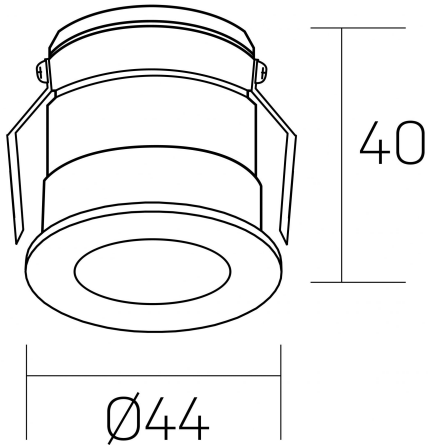

#### GENERAL DETAILS

INSTALLATION	recessed with frame
FINISHES ALUMINIUM	Gold Cava-Negro
LIGHT DIRECTION	Fixed
BEAM ANGLE	30°
INT/EXT IP DEGREE	IP 32
MATERIAL	Aluminum
IK DEGREE	IK05
UTILIZATION	Indoor
WARRANTY	5 years

#### ELECTRICAL DETAILS

LAMP	LED
POWER	3 W
COLOUR TEMPERATURE	2700K
LUMINOUS FLUX	90 Lm
EFFICACY DIMMING	36 Lm/W
DIMABLE	No Dim
DRIVER	Remote
CLASS PROTECTION	II
COLOUR RENDERING INDEX	CRI >80
VOLTAGE	220-240 V
CURRENT INTENSITY	600 mA
LIFE TIME	50.000 h

#### GENERAL DIMENSIONS

DIMENSIONS	Ø 44 mm
CUT OUT	Ø 40 mm
HEIGHT	h 40 mm
DIMENSIONES DE EMBALAJE	82 × 52 × 78 mm
PESO NETO	0.086

\*Please might expect a max.15% figure reduction in finishes other than white