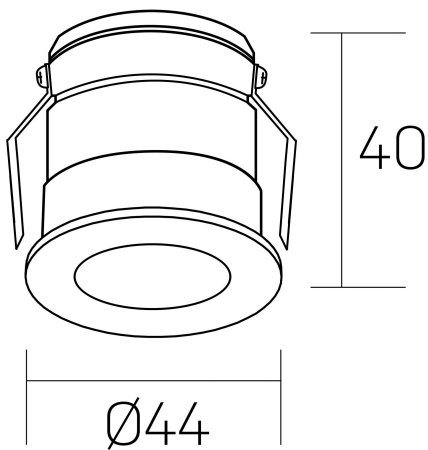

**versus litl**  
K51103.01.RF.WH-BK.30.ST.8.40.PU

#### GENERAL DETAILS

INSTALLATION	recessed with frame
FINISHES ALUMINIUM	Black-White
LIGHT DIRECTION	Fixed
BEAM ANGLE	30°
INT/EXT IP DEGREE	IP 32
MATERIAL	Aluminum
IK DEGREE	IK05
UTILIZATION	Indoor
WARRANTY	5 years

#### ELECTRICAL DETAILS

LAMP	LED
POWER	3 W
COLOUR TEMPERATURE	4000K
LUMINOUS FLUX	130 Lm
EFFICACY DIMMING	44 Lm/W
DIMABLE	Push
DRIVER	Remote
CLASS PROTECTION	II
COLOUR RENDERING INDEX	CRI >80
VOLTAGE	220-240 V
FRECUENCIA	50-60 Hz
CURRENT INTENSITY	600 mA
LIFE TIME	50.000 h

#### GENERAL DIMENSIONS

DIMENSIONS	Ø 44 mm
CUT OUT	Ø 40 mm
HEIGHT	h 40 mm
DIMENSIONES DE EMBALAJE	82 × 52 × 78 mm
PESO NETO	0.086

\*Please might expect a max.15% figure reduction in finishes other than white