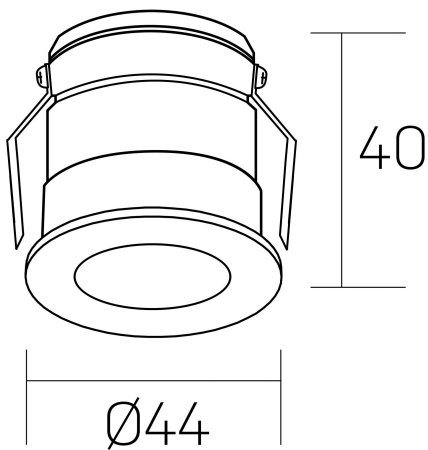

versus litl
K51103.01.RF.WH-BK.30.ST.8.40.PU

GENERAL DETAILS

INSTALLATION	recessed with frame
FINISHES ALUMINIUM	Black-White
LIGHT DIRECTION	Fixed
BEAM ANGLE	30°
INT/EXT IP DEGREE	IP 32
MATERIAL	Aluminum
IK DEGREE	IK05
UTILIZATION	Indoor
WARRANTY	3 years

ELECTRICAL DETAILS

LAMP	LED
POWER	3 W
COLOUR TEMPERATURE	4000K
LUMINOUS FLUX	130 Lm
EFFICACY DIMMING	44 Lm/W
DIMABLE	Push
DRIVER	Remote
CLASS PROTECTION	II
COLOUR RENDERING INDEX	CRI >80
VOLTAGE	220-240 V
FRECUENCIA	50-60 Hz
CURRENT INTENSITY	600 mA
LIFE TIME	35.000 h

GENERAL DIMENSIONS

DIMENSIONS	Ø 44 mm
CUT OUT	Ø 40 mm
HEIGHT	h 40 mm
DIMENSIONES DE EMBALAJE	82 × 52 × 78 mm
PESO NETO	0.086

*Please might expect a max.15% figure reduction in finishes other than white