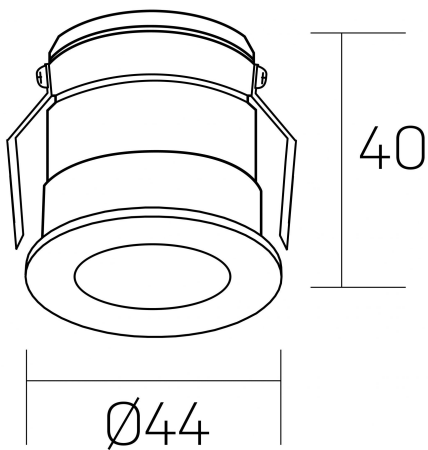

versus litl
K51103.01.RF.WH-BK.30.ST.8.30.PU

GENERAL DETAILS

INSTALLATION	recessed with frame
FINISHES ALUMINIUM	Black-White
LIGHT DIRECTION	Fixed
BEAM ANGLE	30°
INT/EXT IP DEGREE	IP 32
MATERIAL	Aluminum
IK DEGREE	IK05
UTILIZATION	Indoor
WARRANTY	3 years

ELECTRICAL DETAILS

LAMP	LED
POWER	3 W
COLOUR TEMPERATURE	3000K
LUMINOUS FLUX	133 Lm
EFFICACY DIMMING	38 Lm/W
DIMABLE	Push
DRIVER	Remote
CLASS PROTECTION	II
COLOUR RENDERING INDEX	CRI >80
VOLTAGE	220-240 V
FRECUENCIA	50-60 Hz
CURRENT INTENSITY	600 mA
LIFE TIME	35.000 h

GENERAL DIMENSIONS

DIMENSIONS	Ø 44 mm
CUT OUT	Ø 40 mm
HEIGHT	h 40 mm
DIMENSIONES DE EMBALAJE	82 × 52 × 78 mm
PESO NETO	0.086

*Please might expect a max.15% figure reduction in finishes other than white