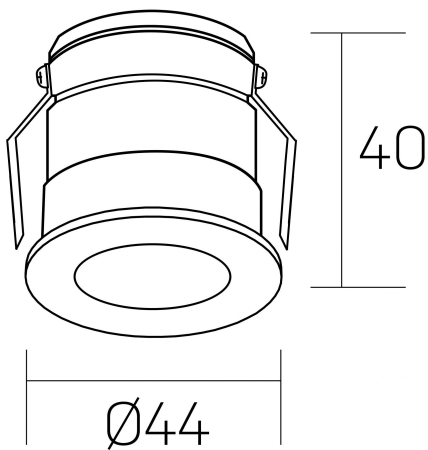

versus litl
K51103.01.RF.WH-BK.30.ST.8.30

GENERAL DETAILS

| | |
|--------------------|---------------------|
| INSTALLATION | recessed with frame |
| FINISHES ALUMINIUM | Black-White |
| LIGHT DIRECTION | Fixed |
| BEAM ANGLE | 30° |
| INT/EXT IP DEGREE | IP 32 |
| MATERIAL | Aluminum |
| IK DEGREE | IK05 |
| UTILIZATION | Indoor |
| WARRANTY | 3 years |

ELECTRICAL DETAILS

| | |
|------------------------|-----------|
| LAMP | LED |
| POWER | 3 W |
| COLOUR TEMPERATURE | 3000K |
| LUMINOUS FLUX | 133 Lm |
| EFFICACY DIMMING | 38 Lm/W |
| DIMABLE | No Dim |
| DRIVER | Remote |
| CLASS PROTECTION | II |
| COLOUR RENDERING INDEX | CRI >80 |
| VOLTAGE | 220-240 V |
| FRECUENCIA | 50-60 Hz |
| CURRENT INTENSITY | 600 mA |
| LIFE TIME | 35.000 h |

GENERAL DIMENSIONS

| | |
|-------------------------|-----------------|
| DIMENSIONS | Ø 44 mm |
| CUT OUT | Ø 40 mm |
| HEIGHT | h 40 mm |
| DIMENSIONES DE EMBALAJE | 82 × 52 × 78 mm |
| PESO NETO | 0.086 |