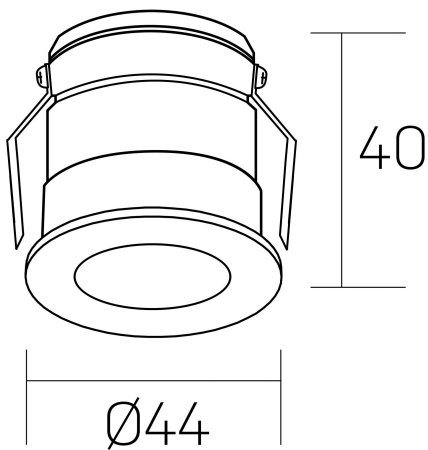

versus litl
K51103.01.RF.WH-BK.30.ST.8.30

GENERAL DETAILS

INSTALLATION	recessed with frame
FINISHES ALUMINIUM	Black-White
LIGHT DIRECTION	Fixed
BEAM ANGLE	30°
INT/EXT IP DEGREE	IP 32
MATERIAL	Aluminum
IK DEGREE	IK05
UTILIZATION	Indoor
WARRANTY	3 years

ELECTRICAL DETAILS

LAMP	LED
POWER	3 W
COLOUR TEMPERATURE	3000K
LUMINOUS FLUX	133 Lm
EFFICACY DIMMING	38 Lm/W
DIMABLE	No Dim
DRIVER	Remote
CLASS PROTECTION	II
COLOUR RENDERING INDEX	CRI >80
VOLTAGE	220-240 V
FRECUENCIA	50-60 Hz
CURRENT INTENSITY	600 mA
LIFE TIME	50.000 h

GENERAL DIMENSIONS

DIMENSIONS	Ø 44 mm
CUT OUT	Ø 40 mm
HEIGHT	h 40 mm
DIMENSIONES DE EMBALAJE	82 × 52 × 78 mm
PESO NETO	0.086

*Please might expect a max.15% figure reduction in finishes other than white