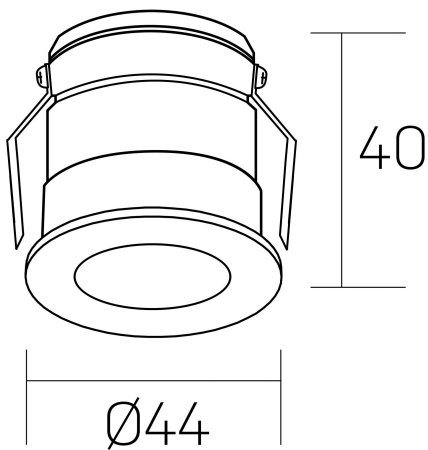

versus litl
K51103.01.RF.WH-BK.30.ST.8.27.PC

GENERAL DETAILS

INSTALLATION	recessed with frame
FINISHES ALUMINIUM	Black-White
LIGHT DIRECTION	Fixed
BEAM ANGLE	30°
INT/EXT IP DEGREE	IP 32
MATERIAL	Aluminum
IK DEGREE	IK05
UTILIZATION	Indoor
WARRANTY	3 years

ELECTRICAL DETAILS

LAMP	LED
POWER	3 W
COLOUR TEMPERATURE	2700K
LUMINOUS FLUX	90 Lm
EFFICACY DIMMING	36 Lm/W
DIMABLE	PHASE CUT
DRIVER	Remote
CLASS PROTECTION	II
COLOUR RENDERING INDEX	CRI >80
VOLTAGE	220-240 V
FRECUENCIA	50-60 Hz
CURRENT INTENSITY	600 mA
LIFE TIME	50.000 h

GENERAL DIMENSIONS

DIMENSIONS	Ø 44 mm
CUT OUT	Ø 40 mm
HEIGHT	h 40 mm
DIMENSIONES DE EMBALAJE	82 × 52 × 78 mm
PESO NETO	0.086

*Please might expect a max.15% figure reduction in finishes other than white