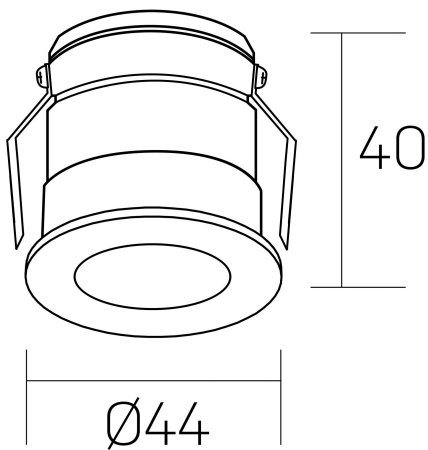

GENERAL DETAILS

INSTALLATION	recessed with frame
FINISHES ALUMINIUM	Black-White
LIGHT DIRECTION	Fixed
BEAM ANGLE	30°
INT/EXT IP DEGREE	IP 32
MATERIAL	Aluminum
IK DEGREE	IK05
UTILIZATION	Indoor
WARRANTY	3 years

ELECTRICAL DETAILS

LAMP	LED
POWER	3 W
COLOUR TEMPERATURE	2700K
LUMINOUS FLUX	90 Lm
EFFICACY DIMMING	36 Lm/W
DIMABLE	PHASE CUT
DRIVER	Remote
CLASS PROTECTION	II
COLOUR RENDERING INDEX	CRI >80
VOLTAGE	220-240 V
FRECUENCIA	50-60 Hz
CURRENT INTENSITY	600 mA
LIFE TIME	50.000 h

GENERAL DIMENSIONS

DIMENSIONS	Ø 44 mm
CUT OUT	Ø 40 mm
HEIGHT	h 40 mm
DIMENSIONES DE EMBALAJE	82 × 52 × 78 mm
PESO NETO	0.086

*Please might expect a max.15% figure reduction in finishes other than white