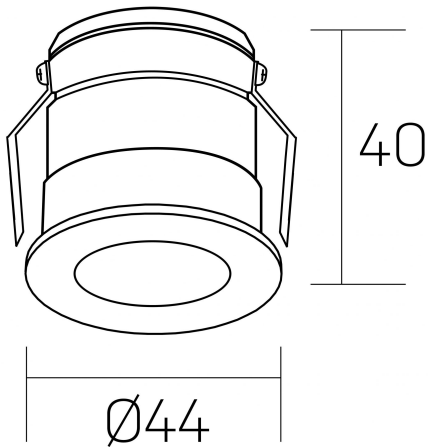

versus litl
K51103.01.RF.WH-BK.30.ST.8.27

GENERAL DETAILS

INSTALLATION	recessed with frame
FINISHES ALUMINIUM	Black-White
LIGHT DIRECTION	Fixed
BEAM ANGLE	30°
INT/EXT IP DEGREE	IP 32
MATERIAL	Aluminum
IK DEGREE	IK05
UTILIZATION	Indoor
WARRANTY	3 years

ELECTRICAL DETAILS

LAMP	LED
POWER	3 W
COLOUR TEMPERATURE	2700K
LUMINOUS FLUX	90 Lm
EFFICACY DIMMING	36 Lm/W
DIMABLE	No Dim
DRIVER	Remote
CLASS PROTECTION	II
COLOUR RENDERING INDEX	CRI >80
VOLTAGE	220-240 V
FRECUENCIA	50-60 Hz
CURRENT INTENSITY	600 mA
LIFE TIME	35.000 h

GENERAL DIMENSIONS

DIMENSIONS	Ø 44 mm
CUT OUT	Ø 40 mm
HEIGHT	h 40 mm
DIMENSIONES DE EMBALAJE	82 × 52 × 78 mm
PESO NETO	0.086

*Please might expect a max.15% figure reduction in finishes other than white