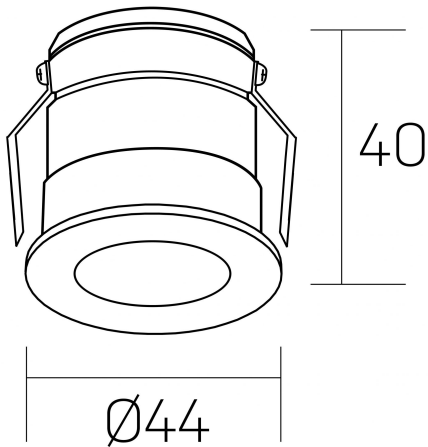

**versus litl**  
K51103.01.RF.WH-BK.30.ST.8.27

#### GENERAL DETAILS

INSTALLATION	recessed with frame
FINISHES ALUMINIUM	Black-White
LIGHT DIRECTION	Fixed
BEAM ANGLE	30°
INT/EXT IP DEGREE	IP 32
MATERIAL	Aluminum
IK DEGREE	IK05
UTILIZATION	Indoor
WARRANTY	3 years

#### ELECTRICAL DETAILS

LAMP	LED
POWER	3 W
COLOUR TEMPERATURE	2700K
LUMINOUS FLUX	90 Lm
EFFICACY DIMMING	36 Lm/W
DIMABLE	No Dim
DRIVER	Remote
CLASS PROTECTION	II
COLOUR RENDERING INDEX	CRI >80
VOLTAGE	220-240 V
FRECUENCIA	50-60 Hz
CURRENT INTENSITY	600 mA
LIFE TIME	50.000 h

#### GENERAL DIMENSIONS

DIMENSIONS	Ø 44 mm
CUT OUT	Ø 40 mm
HEIGHT	h 40 mm
DIMENSIONES DE EMBALAJE	82 × 52 × 78 mm
PESO NETO	0.086

\*Please might expect a max.15% figure reduction in finishes other than white