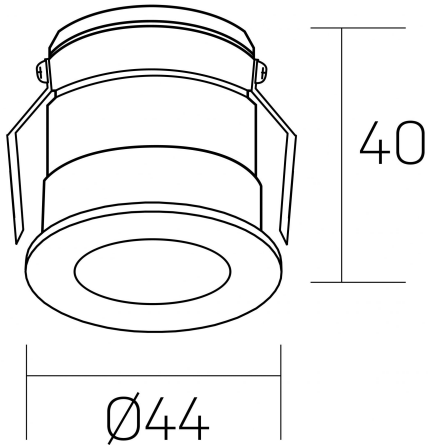

**versus litl**  
K51103.01.RF.GC-BK.30.ST.8.40.PU

#### GENERAL DETAILS

INSTALLATION	recessed with frame
FINISHES ALUMINIUM	Gold Cava-Negro
LIGHT DIRECTION	Fixed
BEAM ANGLE	30°
INT/EXT IP DEGREE	IP 32
MATERIAL	Aluminum
IK DEGREE	IK05
UTILIZATION	Indoor
WARRANTY	3 years

#### ELECTRICAL DETAILS

LAMP	LED
POWER	3 W
COLOUR TEMPERATURE	4000K
LUMINOUS FLUX	130 Lm
EFFICACY DIMMING	44 Lm/W
DIMABLE	Push
DRIVER	Remote
CLASS PROTECTION	II
COLOUR RENDERING INDEX	CRI >80
VOLTAGE	220-240 V
FRECUENCIA	50-60 Hz
CURRENT INTENSITY	600 mA
LIFE TIME	50.000 h

#### GENERAL DIMENSIONS

DIMENSIONS	Ø 44 mm
CUT OUT	Ø 40 mm
HEIGHT	h 40 mm
DIMENSIONES DE EMBALAJE	82 × 52 × 78 mm
PESO NETO	0.086

\*Please might expect a max.15% figure reduction in finishes other than white