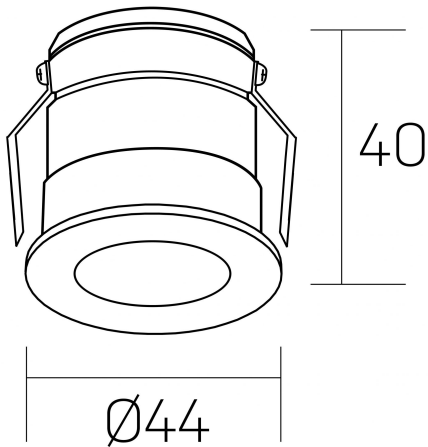

versus litl
K51103.01.RF.GC-BK.30.ST.8.40.PU

GENERAL DETAILS

INSTALLATION	recessed with frame
FINISHES ALUMINIUM	Gold Cava-Negro
LIGHT DIRECTION	Fixed
BEAM ANGLE	30°
INT/EXT IP DEGREE	IP 32
MATERIAL	Aluminum
IK DEGREE	IK05
UTILIZATION	Indoor
WARRANTY	3 years

ELECTRICAL DETAILS

LAMP	LED
POWER	3 W
COLOUR TEMPERATURE	4000K
LUMINOUS FLUX	130 Lm
EFFICACY DIMMING	44 Lm/W
DIMABLE	Push
DRIVER	Remote
CLASS PROTECTION	II
COLOUR RENDERING INDEX	CRI >80
VOLTAGE	220-240 V
FRECUENCIA	50-60 Hz
CURRENT INTENSITY	600 mA
LIFE TIME	35.000 h

GENERAL DIMENSIONS

DIMENSIONS	Ø 44 mm
CUT OUT	Ø 40 mm
HEIGHT	h 40 mm
DIMENSIONES DE EMBALAJE	82 × 52 × 78 mm
PESO NETO	0.086

*Please might expect a max.15% figure reduction in finishes other than white