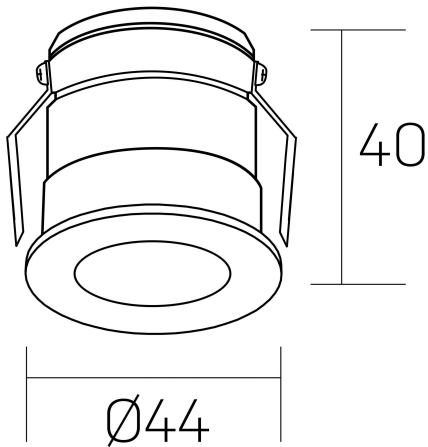

versus litl
K51103.01.RF.GC-BK.30.ST.8.40.DA

GENERAL DETAILS

INSTALLATION	recessed with frame
FINISHES ALUMINIUM	Gold Cava-Negro
LIGHT DIRECTION	Fixed
BEAM ANGLE	30°
INT/EXT IP DEGREE	IP 32
MATERIAL	Aluminum
IK DEGREE	IK05
UTILIZATION	Indoor
WARRANTY	3 years

ELECTRICAL DETAILS

LAMP	LED
POWER	3 W
COLOUR TEMPERATURE	4000K
LUMINOUS FLUX	130 Lm
EFFICACY DIMMING	44 Lm/W
DIMABLE	DALI
DRIVER	Remote
CLASS PROTECTION	II
COLOUR RENDERING INDEX	CRI >80
VOLTAGE	220-240 V
FRECUENCIA	50-60 Hz
CURRENT INTENSITY	600 mA
LIFE TIME	50.000 h

GENERAL DIMENSIONS

DIMENSIONS	Ø 44 mm
CUT OUT	Ø 40 mm
HEIGHT	h 40 mm
DIMENSIONES DE EMBALAJE	82 × 52 × 78 mm
PESO NETO	0.086

*Please might expect a max.15% figure reduction in finishes other than white