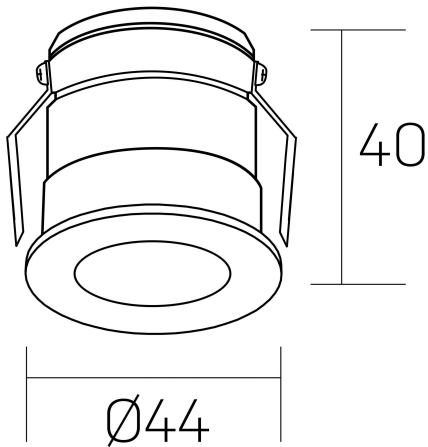

GENERAL DETAILS

INSTALLATION	recessed with frame
FINISHES ALUMINIUM	Gold Cava-Negro
LIGHT DIRECTION	Fixed
BEAM ANGLE	30°
INT/EXT IP DEGREE	IP 32
MATERIAL	Aluminum
IK DEGREE	IK05
UTILIZATION	Indoor
WARRANTY	3 years

ELECTRICAL DETAILS

LAMP	LED
POWER	3 W
COLOUR TEMPERATURE	4000K
LUMINOUS FLUX	130 Lm
EFFICACY DIMMING	44 Lm/W
DIMABLE	DALI
DRIVER	Remote
CLASS PROTECTION	II
COLOUR RENDERING INDEX	CRI >80
VOLTAGE	220-240 V
FRECUENCIA	50-60 Hz
CURRENT INTENSITY	600 mA
LIFE TIME	50.000 h

GENERAL DIMENSIONS

DIMENSIONS	Ø 44 mm
CUT OUT	Ø 40 mm
HEIGHT	h 40 mm
DIMENSIONES DE EMBALAJE	82 × 52 × 78 mm
PESO NETO	0.086

*Please might expect a max.15% figure reduction in finishes other than white