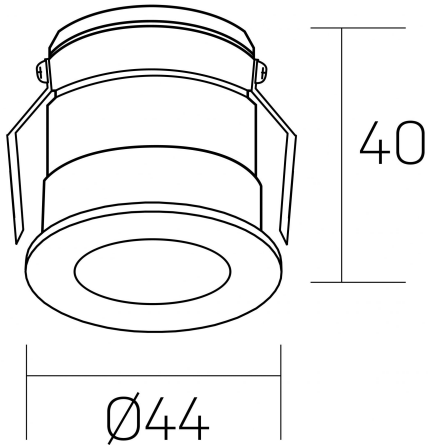

versus litl
K51103.01.RF.GC-BK.30.ST.8.40.DA

GENERAL DETAILS

INSTALLATION	recessed with frame
FINISHES ALUMINIUM	Gold Cava-Negro
LIGHT DIRECTION	Fixed
BEAM ANGLE	30°
INT/EXT IP DEGREE	IP 32
MATERIAL	Aluminum
IK DEGREE	IK05
UTILIZATION	Indoor
WARRANTY	3 years

ELECTRICAL DETAILS

LAMP	LED
POWER	3 W
COLOUR TEMPERATURE	4000K
LUMINOUS FLUX	130 Lm
EFFICACY DIMMING	44 Lm/W
DIMABLE	DALI
DRIVER	Remote
CLASS PROTECTION	II
COLOUR RENDERING INDEX	CRI >80
VOLTAGE	220-240 V
FRECUENCIA	50-60 Hz
CURRENT INTENSITY	600 mA
LIFE TIME	35.000 h

GENERAL DIMENSIONS

DIMENSIONS	Ø 44 mm
CUT OUT	Ø 40 mm
HEIGHT	h 40 mm
DIMENSIONES DE EMBALAJE	82 × 52 × 78 mm
PESO NETO	0.086

*Please might expect a max.15% figure reduction in finishes other than white