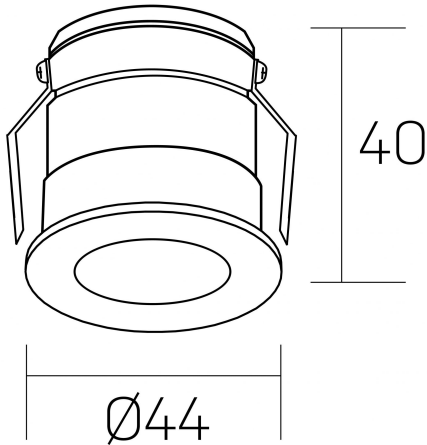

versus litl
K51103.01.RF.GC-BK.30.ST.8.40

GENERAL DETAILS

INSTALLATION	recessed with frame
FINISHES ALUMINIUM	Gold Cava-Negro
LIGHT DIRECTION	Fixed
BEAM ANGLE	30°
INT/EXT IP DEGREE	IP 32
MATERIAL	Aluminum
IK DEGREE	IK05
UTILIZATION	Indoor
WARRANTY	3 years

ELECTRICAL DETAILS

LAMP	LED
POWER	3 W
COLOUR TEMPERATURE	4000K
LUMINOUS FLUX	130 Lm
EFFICACY DIMMING	44 Lm/W
DIMABLE	No Dim
DRIVER	Remote
CLASS PROTECTION	II
COLOUR RENDERING INDEX	CRI >80
VOLTAGE	220-240 V
FRECUENCIA	50-60 Hz
CURRENT INTENSITY	600 mA
LIFE TIME	35.000 h

GENERAL DIMENSIONS

DIMENSIONS	Ø 44 mm
CUT OUT	Ø 40 mm
HEIGHT	h 40 mm
DIMENSIONES DE EMBALAJE	82 × 52 × 78 mm
PESO NETO	0.086

*Please might expect a max.15% figure reduction in finishes other than white