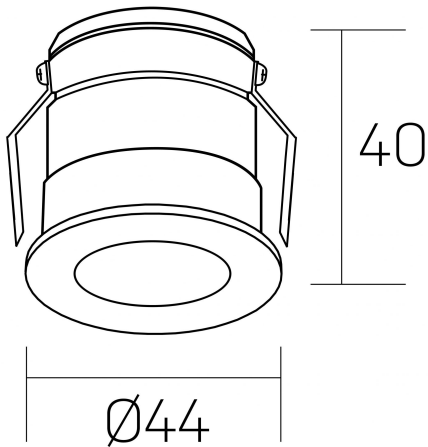

versus litl
K51103.01.RF.GC-BK.30.ST.8.40

GENERAL DETAILS

INSTALLATION	recessed with frame
FINISHES ALUMINIUM	Gold Cava-Negro
LIGHT DIRECTION	Fixed
BEAM ANGLE	30°
INT/EXT IP DEGREE	IP 32
MATERIAL	Aluminum
IK DEGREE	IK05
UTILIZATION	Indoor
WARRANTY	3 years

ELECTRICAL DETAILS

LAMP	LED
POWER	3 W
COLOUR TEMPERATURE	4000K
LUMINOUS FLUX	130 Lm
EFFICACY DIMMING	44 Lm/W
DIMABLE	No Dim
DRIVER	Remote
CLASS PROTECTION	II
COLOUR RENDERING INDEX	CRI >80
VOLTAGE	220-240 V
FRECUENCIA	50-60 Hz
CURRENT INTENSITY	600 mA
LIFE TIME	50.000 h

GENERAL DIMENSIONS

DIMENSIONS	Ø 44 mm
CUT OUT	Ø 40 mm
HEIGHT	h 40 mm
DIMENSIONES DE EMBALAJE	82 × 52 × 78 mm
PESO NETO	0.086

*Please might expect a max.15% figure reduction in finishes other than white