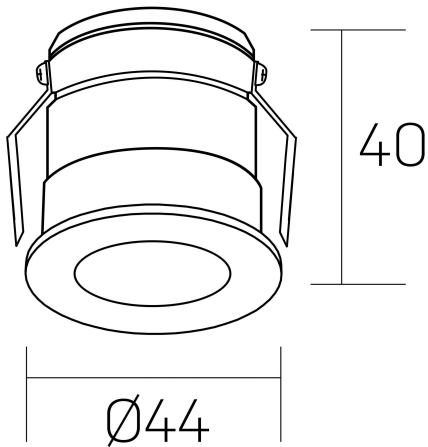

#### GENERAL DETAILS

INSTALLATION	recessed with frame
FINISHES ALUMINIUM	Gold Cava-Negro
LIGHT DIRECTION	Fixed
BEAM ANGLE	30°
INT/EXT IP DEGREE	IP 32
MATERIAL	Aluminum
IK DEGREE	IK05
UTILIZATION	Indoor
WARRANTY	5 years

#### ELECTRICAL DETAILS

LAMP	LED
POWER	3 W
COLOUR TEMPERATURE	3000K
LUMINOUS FLUX	133 Lm
EFFICACY DIMMING	38 Lm/W
DIMABLE	PHASE CUT
DRIVER	Remote
CLASS PROTECTION	II
COLOUR RENDERING INDEX	CRI >80
VOLTAGE	220-240 V
CURRENT INTENSITY	600 mA
LIFE TIME	50.000 h

#### GENERAL DIMENSIONS

DIMENSIONS	Ø 44 mm
CUT OUT	Ø 40 mm
HEIGHT	h 40 mm
DIMENSIONES DE EMBALAJE	82 × 52 × 78 mm
PESO NETO	0.086

\*Please might expect a max.15% figure reduction in finishes other than white