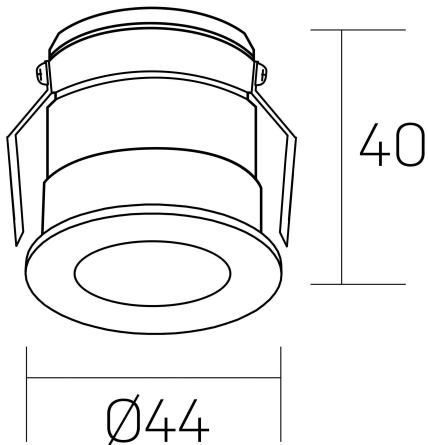

versus litl
K51103.01.RF.GC-BK.30.ST.8.30.PC

GENERAL DETAILS

| | |
|--------------------|---------------------|
| INSTALLATION | recessed with frame |
| FINISHES ALUMINIUM | Gold Cava-Negro |
| LIGHT DIRECTION | Fixed |
| BEAM ANGLE | 30° |
| INT/EXT IP DEGREE | IP 32 |
| MATERIAL | Aluminum |
| IK DEGREE | IK05 |
| UTILIZATION | Indoor |
| WARRANTY | 3 years |

ELECTRICAL DETAILS

| | |
|------------------------|-----------|
| LAMP | LED |
| POWER | 3 W |
| COLOUR TEMPERATURE | 3000K |
| LUMINOUS FLUX | 133 Lm |
| EFFICACY DIMMING | 38 Lm/W |
| DIMABLE | PHASE CUT |
| DRIVER | Remote |
| CLASS PROTECTION | II |
| COLOUR RENDERING INDEX | CRI >80 |
| VOLTAGE | 220-240 V |
| FRECUENCIA | 50-60 Hz |
| CURRENT INTENSITY | 600 mA |
| LIFE TIME | 35.000 h |

GENERAL DIMENSIONS

| | |
|-------------------------|-----------------|
| DIMENSIONS | Ø 44 mm |
| CUT OUT | Ø 40 mm |
| HEIGHT | h 40 mm |
| DIMENSIONES DE EMBALAJE | 82 × 52 × 78 mm |
| PESO NETO | 0.086 |