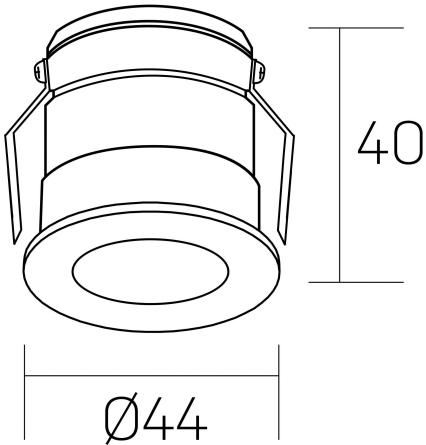

versus litl
K51103.01.RF.GC-BK.30.ST.8.30.PC

GENERAL DETAILS

INSTALLATION	recessed with frame
FINISHES ALUMINIUM	Gold Cava-Negro
LIGHT DIRECTION	Fixed
BEAM ANGLE	30°
INT/EXT IP DEGREE	IP 32
MATERIAL	Aluminum
IK DEGREE	IK05
UTILIZATION	Indoor
WARRANTY	3 years

ELECTRICAL DETAILS

LAMP	LED
POWER	3 W
COLOUR TEMPERATURE	3000K
LUMINOUS FLUX	133 Lm
EFFICACY DIMMING	38 Lm/W
DIMABLE	PHASE CUT
DRIVER	Remote
CLASS PROTECTION	II
COLOUR RENDERING INDEX	CRI >80
VOLTAGE	220-240 V
FRECUENCIA	50-60 Hz
CURRENT INTENSITY	600 mA
LIFE TIME	50.000 h

GENERAL DIMENSIONS

DIMENSIONS	Ø 44 mm
CUT OUT	Ø 40 mm
HEIGHT	h 40 mm
DIMENSIONES DE EMBALAJE	82 × 52 × 78 mm
PESO NETO	0.086

*Please might expect a max.15% figure reduction in finishes other than white