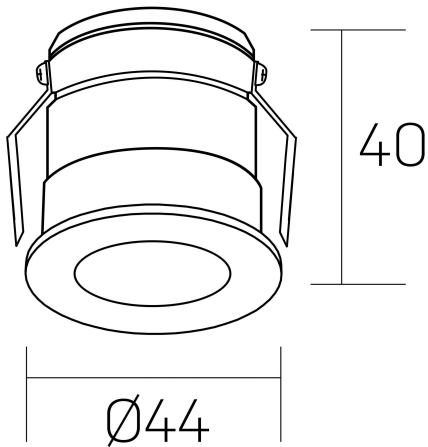

#### GENERAL DETAILS

INSTALLATION	recessed with frame
FINISHES ALUMINIUM	Gold Cava-Negro
LIGHT DIRECTION	Fixed
BEAM ANGLE	30°
INT/EXT IP DEGREE	IP 32
MATERIAL	Aluminum
IK DEGREE	IK05
UTILIZATION	Indoor
WARRANTY	3 years

#### ELECTRICAL DETAILS

LAMP	LED
POWER	3 W
COLOUR TEMPERATURE	2700K
LUMINOUS FLUX	90 Lm
EFFICACY DIMMING	36 Lm/W
DIMABLE	PHASE CUT
DRIVER	Remote
CLASS PROTECTION	II
COLOUR RENDERING INDEX	CRI >80
VOLTAGE	220-240 V
FRECUENCIA	50-60 Hz
CURRENT INTENSITY	600 mA
LIFE TIME	50.000 h

#### GENERAL DIMENSIONS

DIMENSIONS	Ø 44 mm
CUT OUT	Ø 40 mm
HEIGHT	h 40 mm
DIMENSIONES DE EMBALAJE	82 × 52 × 78 mm
PESO NETO	0.086

\*Please might expect a max.15% figure reduction in finishes other than white