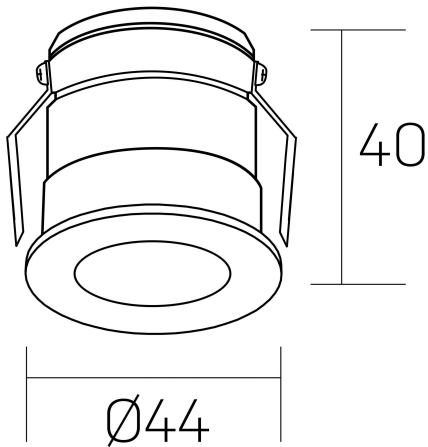

versus litl
K51103.01.RF.GC-BK.30.ST.8.27.PC

GENERAL DETAILS

INSTALLATION	recessed with frame
FINISHES ALUMINIUM	Gold Cava-Negro
LIGHT DIRECTION	Fixed
BEAM ANGLE	30°
INT/EXT IP DEGREE	IP 32
MATERIAL	Aluminum
IK DEGREE	IK05
UTILIZATION	Indoor
WARRANTY	3 years

ELECTRICAL DETAILS

LAMP	LED
POWER	3 W
COLOUR TEMPERATURE	2700K
LUMINOUS FLUX	90 Lm
EFFICACY DIMMING	36 Lm/W
DIMABLE	PHASE CUT
DRIVER	Remote
CLASS PROTECTION	II
COLOUR RENDERING INDEX	CRI >80
VOLTAGE	220-240 V
FRECUENCIA	50-60 Hz
CURRENT INTENSITY	600 mA
LIFE TIME	35.000 h

GENERAL DIMENSIONS

DIMENSIONS	Ø 44 mm
CUT OUT	Ø 40 mm
HEIGHT	h 40 mm
DIMENSIONES DE EMBALAJE	82 × 52 × 78 mm
PESO NETO	0.086

*Please might expect a max.15% figure reduction in finishes other than white