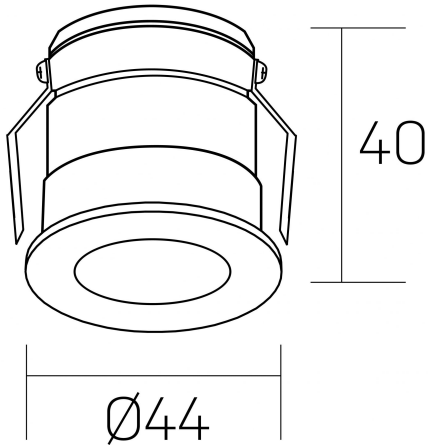

versus litl
K51103.01.RF.GC-BK.30.ST.8.30

GENERAL DETAILS

INSTALLATION	recessed with frame
FINISHES ALUMINIUM	Gold Cava-Negro
LIGHT DIRECTION	Fixed
BEAM ANGLE	30°
INT/EXT IP DEGREE	IP 32
MATERIAL	Aluminum
IK DEGREE	IK05
UTILIZATION	Indoor
WARRANTY	3 years

ELECTRICAL DETAILS

LAMP	LED
POWER	3 W
COLOUR TEMPERATURE	3000K
LUMINOUS FLUX	133 Lm
EFFICACY DIMMING	36 Lm/W
DIMABLE	No Dim
DRIVER	Remote
CLASS PROTECTION	II
COLOUR RENDERING INDEX	CRI >80
VOLTAGE	220-240 V
FRECUENCIA	50-60 Hz
CURRENT INTENSITY	600 mA
LIFE TIME	50.000 h

GENERAL DIMENSIONS

DIMENSIONS	Ø 44 mm
CUT OUT	Ø 40 mm
HEIGHT	h 40 mm
DIMENSIONES DE EMBALAJE	82 × 52 × 78 mm
PESO NETO	0.086

*Please might expect a max.15% figure reduction in finishes other than white