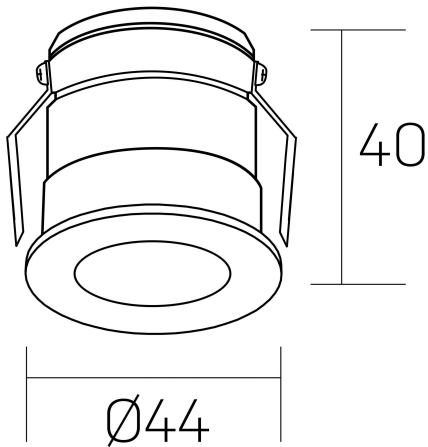

versus litl
K51103.01.RF.GC-BK.30.ST.8.30

GENERAL DETAILS

INSTALLATION	recessed with frame
FINISHES ALUMINIUM	Gold Cava-Negro
LIGHT DIRECTION	Fixed
BEAM ANGLE	30°
INT/EXT IP DEGREE	IP 32
MATERIAL	Aluminum
IK DEGREE	IK05
UTILIZATION	Indoor
WARRANTY	3 years

ELECTRICAL DETAILS

LAMP	LED
POWER	3 W
COLOUR TEMPERATURE	3000K
LUMINOUS FLUX	133 Lm
EFFICACY DIMMING	36 Lm/W
DIMABLE	No Dim
DRIVER	Remote
CLASS PROTECTION	II
COLOUR RENDERING INDEX	CRI >80
VOLTAGE	220-240 V
FRECUENCIA	50-60 Hz
CURRENT INTENSITY	600 mA
LIFE TIME	35.000 h

GENERAL DIMENSIONS

DIMENSIONS	Ø 44 mm
CUT OUT	Ø 40 mm
HEIGHT	h 40 mm
DIMENSIONES DE EMBALAJE	82 × 52 × 78 mm
PESO NETO	0.086

*Please might expect a max.15% figure reduction in finishes other than white