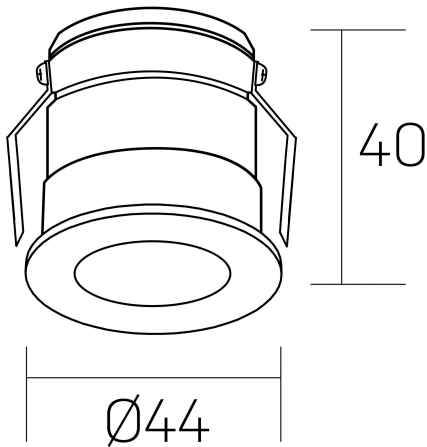

#### GENERAL DETAILS

|                    |                     |
|--------------------|---------------------|
| INSTALLATION       | recessed with frame |
| FINISHES ALUMINIUM | Gold Cava-Negro     |
| LIGHT DIRECTION    | Fixed               |
| BEAM ANGLE         | 30°                 |
| INT/EXT IP DEGREE  | IP 32               |
| MATERIAL           | Aluminum            |
| IK DEGREE          | IK05                |
| UTILIZATION        | Indoor              |
| WARRANTY           | 3 years             |

#### ELECTRICAL DETAILS

|                        |           |
|------------------------|-----------|
| LAMP                   | LED       |
| POWER                  | 3 W       |
| COLOUR TEMPERATURE     | 2700K     |
| LUMINOUS FLUX          | 90 Lm     |
| EFFICACY DIMMING       | 36 Lm/W   |
| DIMABLE                | 1.10v     |
| DRIVER                 | Remote    |
| CLASS PROTECTION       | II        |
| COLOUR RENDERING INDEX | CRI >80   |
| VOLTAGE                | 220-240 V |
| FRECUENCIA             | 50-60 Hz  |
| CURRENT INTENSITY      | 600 mA    |
| LIFE TIME              | 35.000 h  |

#### GENERAL DIMENSIONS

|                         |                 |
|-------------------------|-----------------|
| DIMENSIONS              | Ø 44 mm         |
| CUT OUT                 | Ø 40 mm         |
| HEIGHT                  | h 40 mm         |
| DIMENSIONES DE EMBALAJE | 82 × 52 × 78 mm |
| PESO NETO               | 0.086           |