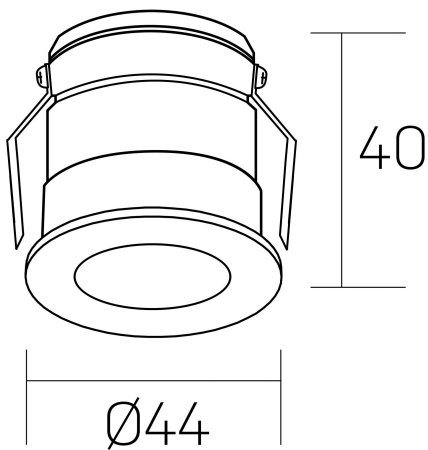

**versus litl**  
K51103.01.RF.WH-BK.30.ST.8.40

#### GENERAL DETAILS

INSTALLATION	recessed with frame
FINISHES ALUMINIUM	Black-White
LIGHT DIRECTION	Fixed
BEAM ANGLE	30°
INT/EXT IP DEGREE	IP 32
MATERIAL	Aluminum
IK DEGREE	IK05
UTILIZATION	Indoor
WARRANTY	3 years

#### ELECTRICAL DETAILS

LAMP	LED
POWER	3 W
COLOUR TEMPERATURE	4000K
LUMINOUS FLUX	130 Lm
EFFICACY DIMMING	44 Lm/W
DIMABLE	No Dim
DRIVER	Remote
CLASS PROTECTION	II
COLOUR RENDERING INDEX	CRI >80
VOLTAGE	220-240 V
FRECUENCIA	50-60 Hz
CURRENT INTENSITY	600 mA
LIFE TIME	50.000 h

#### GENERAL DIMENSIONS

DIMENSIONS	Ø 44 mm
CUT OUT	Ø 40 mm
HEIGHT	h 40 mm
DIMENSIONES DE EMBALAJE	82 × 52 × 78 mm
PESO NETO	0.086

\*Please might expect a max.15% figure reduction in finishes other than white