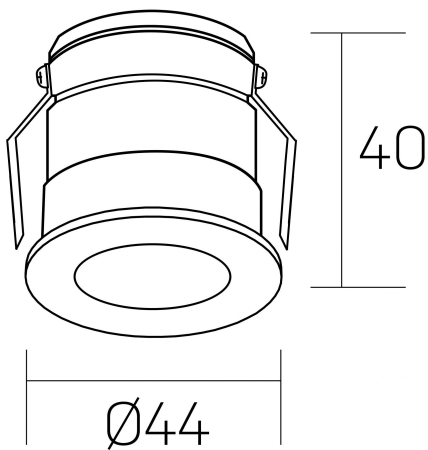

versus litl
K51103.01.RF.WH-BK.30.ST.8.40

GENERAL DETAILS

INSTALLATION	recessed with frame
FINISHES ALUMINIUM	Black-White
LIGHT DIRECTION	Fixed
BEAM ANGLE	30°
INT/EXT IP DEGREE	IP 32
MATERIAL	Aluminum
IK DEGREE	IK05
UTILIZATION	Indoor
WARRANTY	3 years

ELECTRICAL DETAILS

LAMP	LED
POWER	3 W
COLOUR TEMPERATURE	4000K
LUMINOUS FLUX	130 Lm
EFFICACY DIMMING	44 Lm/W
DIMABLE	No Dim
DRIVER	Remote
CLASS PROTECTION	II
COLOUR RENDERING INDEX	CRI >80
VOLTAGE	220-240 V
FRECUENCIA	50-60 Hz
CURRENT INTENSITY	600 mA
LIFE TIME	35.000 h

GENERAL DIMENSIONS

DIMENSIONS	Ø 44 mm
CUT OUT	Ø 40 mm
HEIGHT	h 40 mm
DIMENSIONES DE EMBALAJE	82 × 52 × 78 mm
PESO NETO	0.086

*Please might expect a max.15% figure reduction in finishes other than white