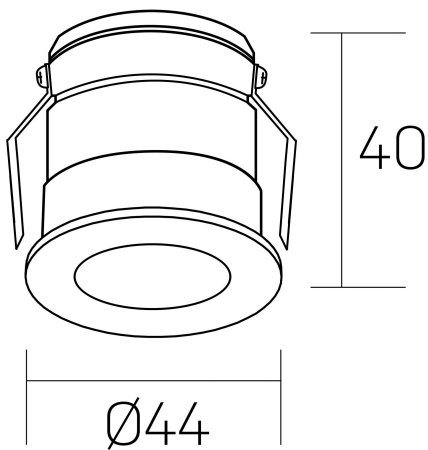

versus litl
K51103.01.RF.WH-BK.30.ST.8.30.PC

GENERAL DETAILS

INSTALLATION	recessed with frame
FINISHES ALUMINIUM	Black-White
LIGHT DIRECTION	Fixed
BEAM ANGLE	30°
INT/EXT IP DEGREE	IP 32
MATERIAL	Aluminum
IK DEGREE	IK05
UTILIZATION	Indoor
WARRANTY	5 years

ELECTRICAL DETAILS

LAMP	LED
POWER	3 W
COLOUR TEMPERATURE	3000K
LUMINOUS FLUX	133 Lm
EFFICACY DIMMING	38 Lm/W
DIMABLE	PHASE CUT
DRIVER	Remote
CLASS PROTECTION	II
COLOUR RENDERING INDEX	CRI >80
VOLTAGE	220-240 V
CURRENT INTENSITY	600 mA
LIFE TIME	50.000 h

GENERAL DIMENSIONS

DIMENSIONS	Ø 44 mm
CUT OUT	Ø 40 mm
HEIGHT	h 40 mm
DIMENSIONES DE EMBALAJE	82 × 52 × 78 mm
PESO NETO	0.086

*Please might expect a max.15% figure reduction in finishes other than white