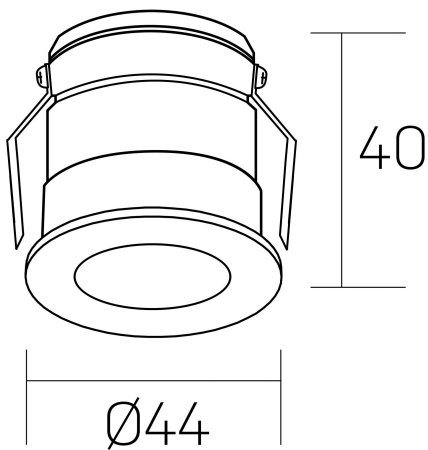

versus litl
K51103.01.RF.WH-BK.30.ST.8.30.PC

GENERAL DETAILS

INSTALLATION	recessed with frame
FINISHES ALUMINIUM	Black-White
LIGHT DIRECTION	Fixed
BEAM ANGLE	30°
INT/EXT IP DEGREE	IP 32
MATERIAL	Aluminum
IK DEGREE	IK05
UTILIZATION	Indoor
WARRANTY	3 years

ELECTRICAL DETAILS

LAMP	LED
POWER	3 W
COLOUR TEMPERATURE	3000K
LUMINOUS FLUX	133 Lm
EFFICACY DIMMING	38 Lm/W
DIMABLE	PHASE CUT
DRIVER	Remote
CLASS PROTECTION	II
COLOUR RENDERING INDEX	CRI >80
VOLTAGE	220-240 V
FRECUENCIA	50-60 Hz
CURRENT INTENSITY	600 mA
LIFE TIME	50.000 h

GENERAL DIMENSIONS

DIMENSIONS	Ø 44 mm
CUT OUT	Ø 40 mm
HEIGHT	h 40 mm
DIMENSIONES DE EMBALAJE	82 × 52 × 78 mm
PESO NETO	0.086

*Please might expect a max.15% figure reduction in finishes other than white