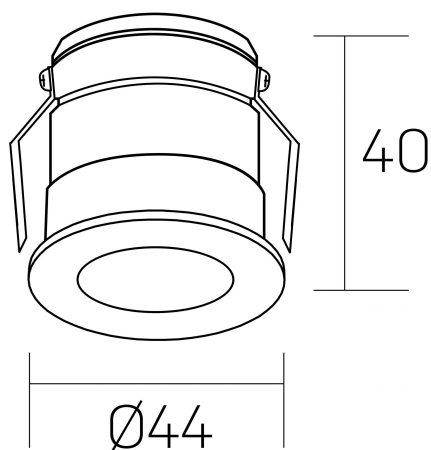

versus litl
K51103.01.RF.WH-BK.30.ST.8.30.PC

GENERAL DETAILS

INSTALLATION	recessed with frame
FINISHES ALUMINIUM	Black-White
LIGHT DIRECTION	Fixed
BEAM ANGLE	30°
INT/EXT IP DEGREE	IP 32
MATERIAL	Aluminum
IK DEGREE	IK05
UTILIZATION	Indoor
WARRANTY	3 years

ELECTRICAL DETAILS

LAMP	LED
POWER	3 W
COLOUR TEMPERATURE	3000K
LUMINOUS FLUX	133 Lm
EFFICACY DIMMING	38 Lm/W
DIMABLE	PHASE CUT
DRIVER	Remote
CLASS PROTECTION	II
COLOUR RENDERING INDEX	CRI >80
VOLTAGE	220-240 V
FRECUENCIA	50-60 Hz
CURRENT INTENSITY	600 mA
LIFE TIME	35.000 h

GENERAL DIMENSIONS

DIMENSIONS	Ø 44 mm
CUT OUT	Ø 40 mm
HEIGHT	h 40 mm
DIMENSIONES DE EMBALAJE	82 × 52 × 78 mm
PESO NETO	0.086

*Please might expect a max.15% figure reduction in finishes other than white