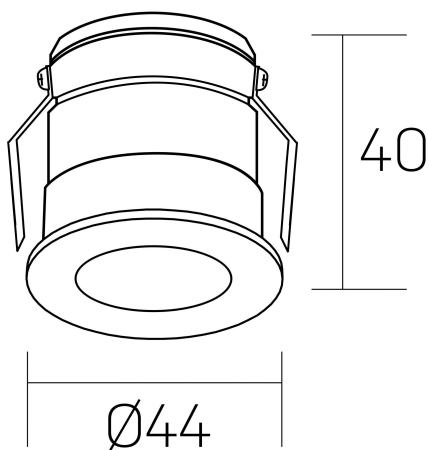

versus litl
K51103.01.RF.GC-BK.30.ST.8.40.PC

GENERAL DETAILS

INSTALLATION	recessed with frame
FINISHES ALUMINIUM	Gold Cava-Negro
LIGHT DIRECTION	Fixed
BEAM ANGLE	30°
INT/EXT IP DEGREE	IP 32
MATERIAL	Aluminum
IK DEGREE	IK05
UTILIZATION	Indoor
WARRANTY	3 years

ELECTRICAL DETAILS

LAMP	LED
POWER	3 W
COLOUR TEMPERATURE	4000K
LUMINOUS FLUX	130 Lm
EFFICACY DIMMING	44 Lm/W
DIMABLE	PHASE CUT
DRIVER	Remote
CLASS PROTECTION	II
COLOUR RENDERING INDEX	CRI >80
VOLTAGE	220-240 V
FRECUENCIA	50-60 Hz
CURRENT INTENSITY	600 mA
LIFE TIME	35.000 h

GENERAL DIMENSIONS

DIMENSIONS	Ø 44 mm
CUT OUT	Ø 40 mm
HEIGHT	h 40 mm
DIMENSIONES DE EMBALAJE	82 × 52 × 78 mm
PESO NETO	0.086

*Please might expect a max.15% figure reduction in finishes other than white