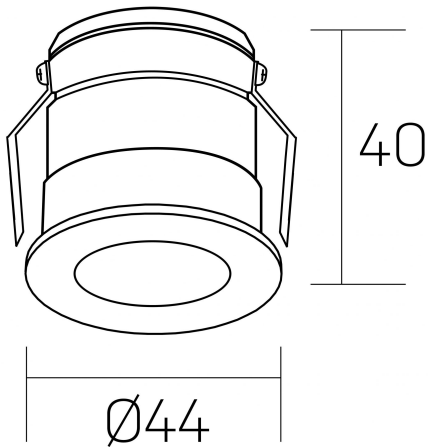

#### GENERAL DETAILS

INSTALLATION	recessed with frame
FINISHES ALUMINIUM	Gold Cava-Negro
LIGHT DIRECTION	Fixed
BEAM ANGLE	30°
INT/EXT IP DEGREE	IP 32
MATERIAL	Aluminum
IK DEGREE	IK05
UTILIZATION	Indoor
WARRANTY	5 years

#### ELECTRICAL DETAILS

LAMP	LED
POWER	3 W
COLOUR TEMPERATURE	4000K
LUMINOUS FLUX	130 Lm
EFFICACY DIMMING	44 Lm/W
DIMABLE	1.10v
DRIVER	Remote
CLASS PROTECTION	II
COLOUR RENDERING INDEX	CRI >80
VOLTAGE	220-240 V
CURRENT INTENSITY	600 mA
LIFE TIME	50.000 h

#### GENERAL DIMENSIONS

DIMENSIONS	Ø 44 mm
CUT OUT	Ø 40 mm
HEIGHT	h 40 mm
DIMENSIONES DE EMBALAJE	82 × 52 × 78 mm
PESO NETO	0.086

\*Please might expect a max.15% figure reduction in finishes other than white