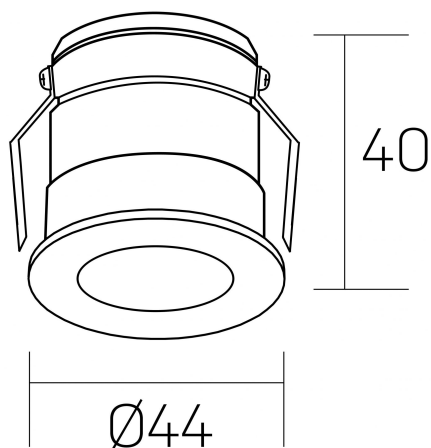

## GENERAL DETAILS

INSTALLATION	recessed with frame
FINISHES ALUMINIUM	Gold Cava-Negro
LIGHT DIRECTION	Fixed
BEAM ANGLE	30°
INT/EXT IP DEGREE	IP 32
MATERIAL	Aluminum
IK DEGREE	IK05
UTILIZATION	Indoor
WARRANTY	3 years

## ELECTRICAL DETAILS

LAMP	LED
POWER	3 W
COLOUR TEMPERATURE	4000K
LUMINOUS FLUX	130 Lm
EFFICACY DIMMING	44 Lm/W
DIMABLE	1.10v
DRIVER	Remote
CLASS PROTECTION	II
COLOUR RENDERING INDEX	CRI >80
VOLTAGE	220-240 V
FRECUENCIA	50-60 Hz
CURRENT INTENSITY	600 mA
LIFE TIME	50.000 h

## GENERAL DIMENSIONS

DIMENSIONS	Ø 44 mm
CUT OUT	Ø 40 mm
HEIGHT	h 40 mm
DIMENSIONES DE EMBALAJE	82 × 52 × 78 mm
PESO NETO	0.086

\*Please might expect a max.15% figure reduction in finishes other than white