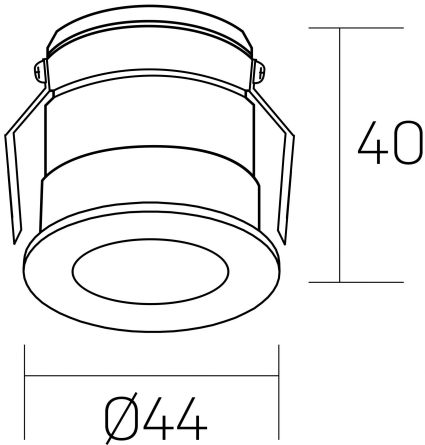

versus litl
K51103.01.RF.GC-BK.30.ST.8.40.D1

GENERAL DETAILS

INSTALLATION	recessed with frame
FINISHES ALUMINIUM	Gold Cava-Negro
LIGHT DIRECTION	Fixed
BEAM ANGLE	30°
INT/EXT IP DEGREE	IP 32
MATERIAL	Aluminum
IK DEGREE	IK05
UTILIZATION	Indoor
WARRANTY	3 years

ELECTRICAL DETAILS

LAMP	LED
POWER	3 W
COLOUR TEMPERATURE	4000K
LUMINOUS FLUX	130 Lm
EFFICACY DIMMING	44 Lm/W
DIMABLE	1.10v
DRIVER	Remote
CLASS PROTECTION	II
COLOUR RENDERING INDEX	CRI >80
VOLTAGE	220-240 V
FRECUENCIA	50-60 Hz
CURRENT INTENSITY	600 mA
LIFE TIME	35.000 h

GENERAL DIMENSIONS

DIMENSIONS	Ø 44 mm
CUT OUT	Ø 40 mm
HEIGHT	h 40 mm
DIMENSIONES DE EMBALAJE	82 × 52 × 78 mm
PESO NETO	0.086

*Please might expect a max.15% figure reduction in finishes other than white