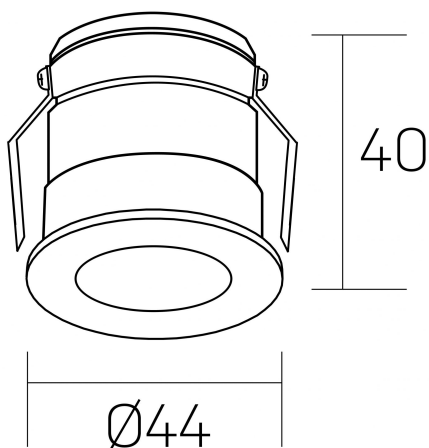

**versus litl**  
K51103.01.RF.GC-BK.30.ST.8.30.PU

## GENERAL DETAILS

INSTALLATION	recessed with frame
FINISHES ALUMINIUM	Gold Cava-Negro
LIGHT DIRECTION	Fixed
BEAM ANGLE	30°
INT/EXT IP DEGREE	IP 32
MATERIAL	Aluminum
IK DEGREE	IK05
UTILIZATION	Indoor
WARRANTY	5 years

## ELECTRICAL DETAILS

LAMP	LED
POWER	3 W
COLOUR TEMPERATURE	3000K
LUMINOUS FLUX	133 Lm
EFFICACY DIMMING	38 Lm/W
DIMABLE	Push
DRIVER	Remote
CLASS PROTECTION	II
COLOUR RENDERING INDEX	CRI >80
VOLTAGE	220-240 V
CURRENT INTENSITY	600 mA
LIFE TIME	50.000 h

## GENERAL DIMENSIONS

DIMENSIONS	Ø 44 mm
CUT OUT	Ø 40 mm
HEIGHT	h 40 mm
DIMENSIONES DE EMBALAJE	82 × 52 × 78 mm
PESO NETO	0.086

\*Please might expect a max.15% figure reduction in finishes other than white