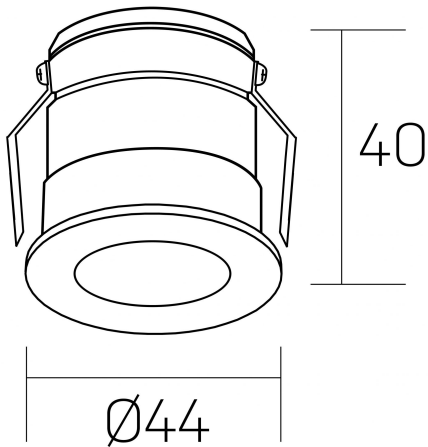

versus litl
K51103.01.RF.GC-BK.30.ST.8.30.PU

GENERAL DETAILS

INSTALLATION	recessed with frame
FINISHES ALUMINIUM	Gold Cava-Negro
LIGHT DIRECTION	Fixed
BEAM ANGLE	30°
INT/EXT IP DEGREE	IP 32
MATERIAL	Aluminum
IK DEGREE	IK05
UTILIZATION	Indoor
WARRANTY	3 years

ELECTRICAL DETAILS

LAMP	LED
POWER	3 W
COLOUR TEMPERATURE	3000K
LUMINOUS FLUX	133 Lm
EFFICACY DIMMING	38 Lm/W
DIMABLE	Push
DRIVER	Remote
CLASS PROTECTION	II
COLOUR RENDERING INDEX	CRI >80
VOLTAGE	220-240 V
FRECUENCIA	50-60 Hz
CURRENT INTENSITY	600 mA
LIFE TIME	50.000 h

GENERAL DIMENSIONS

DIMENSIONS	Ø 44 mm
CUT OUT	Ø 40 mm
HEIGHT	h 40 mm
DIMENSIONES DE EMBALAJE	82 × 52 × 78 mm
PESO NETO	0.086

*Please might expect a max.15% figure reduction in finishes other than white