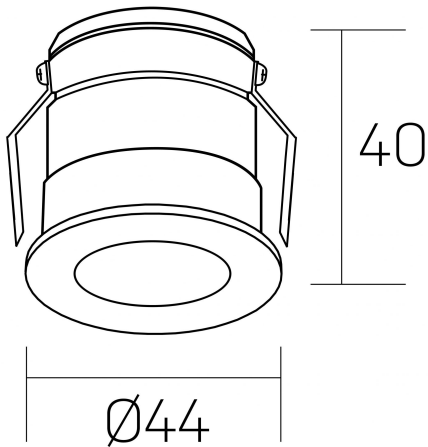

**versus litl**  
K51103.01.RF.GC-BK.30.ST.8.30.PU

#### GENERAL DETAILS

INSTALLATION	recessed with frame
FINISHES ALUMINIUM	Gold Cava-Negro
LIGHT DIRECTION	Fixed
BEAM ANGLE	30°
INT/EXT IP DEGREE	IP 32
MATERIAL	Aluminum
IK DEGREE	IK05
UTILIZATION	Indoor
WARRANTY	3 years

#### ELECTRICAL DETAILS

LAMP	LED
POWER	3 W
COLOUR TEMPERATURE	3000K
LUMINOUS FLUX	133 Lm
EFFICACY DIMMING	38 Lm/W
DIMABLE	Push
DRIVER	Remote
CLASS PROTECTION	II
COLOUR RENDERING INDEX	CRI >80
VOLTAGE	220-240 V
FRECUENCIA	50-60 Hz
CURRENT INTENSITY	600 mA
LIFE TIME	35.000 h

#### GENERAL DIMENSIONS

DIMENSIONS	Ø 44 mm
CUT OUT	Ø 40 mm
HEIGHT	h 40 mm
DIMENSIONES DE EMBALAJE	82 × 52 × 78 mm
PESO NETO	0.086

\*Please might expect a max.15% figure reduction in finishes other than white