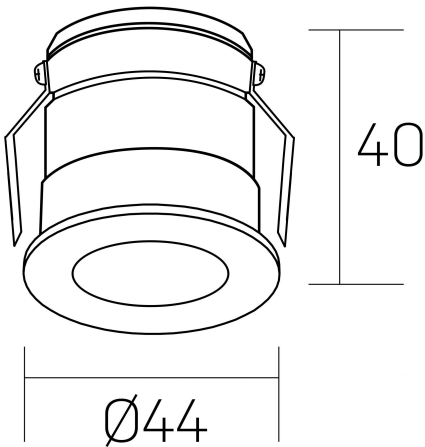

versus litl
K51103.01.RF.GC-BK.30.ST.8.30.DA

GENERAL DETAILS

INSTALLATION	recessed with frame
FINISHES ALUMINIUM	Gold Cava-Negro
LIGHT DIRECTION	Fixed
BEAM ANGLE	30°
INT/EXT IP DEGREE	IP 32
MATERIAL	Aluminum
IK DEGREE	IK05
UTILIZATION	Indoor
WARRANTY	3 years

ELECTRICAL DETAILS

LAMP	LED
POWER	3 W
COLOUR TEMPERATURE	3000K
LUMINOUS FLUX	133 Lm
EFFICACY DIMMING	38 Lm/W
DIMABLE	DALI
DRIVER	Remote
CLASS PROTECTION	II
COLOUR RENDERING INDEX	CRI >80
VOLTAGE	220-240 V
FRECUENCIA	50-60 Hz
CURRENT INTENSITY	600 mA
LIFE TIME	35.000 h

GENERAL DIMENSIONS

DIMENSIONS	Ø 44 mm
CUT OUT	Ø 40 mm
HEIGHT	h 40 mm
DIMENSIONES DE EMBALAJE	82 × 52 × 78 mm
PESO NETO	0.086

*Please might expect a max.15% figure reduction in finishes other than white