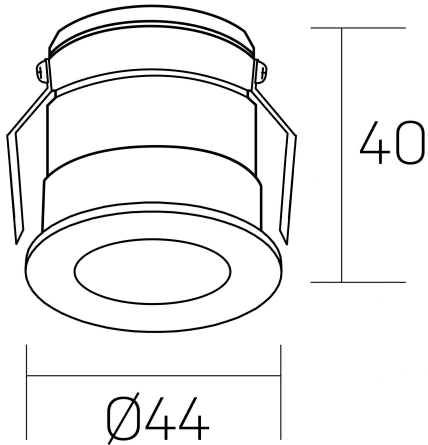

versus litl
K51103.01.RF.GC-BK.30.ST.8.30.DA

GENERAL DETAILS

INSTALLATION	recessed with frame
FINISHES ALUMINIUM	Gold Cava-Negro
LIGHT DIRECTION	Fixed
BEAM ANGLE	30°
INT/EXT IP DEGREE	IP 32
MATERIAL	Aluminum
IK DEGREE	IK05
UTILIZATION	Indoor
WARRANTY	3 years

ELECTRICAL DETAILS

LAMP	LED
POWER	3 W
COLOUR TEMPERATURE	3000K
LUMINOUS FLUX	133 Lm
EFFICACY DIMMING	38 Lm/W
DIMABLE	DALI
DRIVER	Remote
CLASS PROTECTION	II
COLOUR RENDERING INDEX	CRI >80
VOLTAGE	220-240 V
FRECUENCIA	50-60 Hz
CURRENT INTENSITY	600 mA
LIFE TIME	50.000 h

GENERAL DIMENSIONS

DIMENSIONS	Ø 44 mm
CUT OUT	Ø 40 mm
HEIGHT	h 40 mm
DIMENSIONES DE EMBALAJE	82 × 52 × 78 mm
PESO NETO	0.086

*Please might expect a max.15% figure reduction in finishes other than white