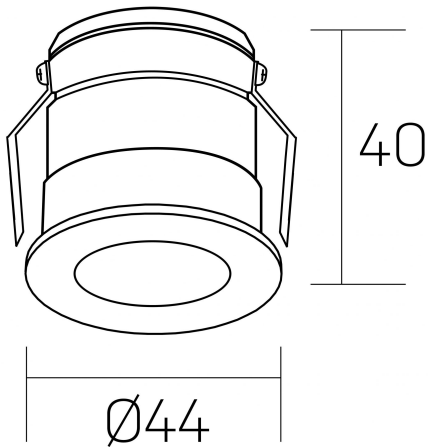

versus litl
K51103.01.RF.GC-BK.30.ST.8.30.D1

GENERAL DETAILS

INSTALLATION	recessed with frame
FINISHES ALUMINIUM	Gold Cava-Negro
LIGHT DIRECTION	Fixed
BEAM ANGLE	30°
INT/EXT IP DEGREE	IP 32
MATERIAL	Aluminum
IK DEGREE	IK05
UTILIZATION	Indoor
WARRANTY	5 years

ELECTRICAL DETAILS

LAMP	LED
POWER	3 W
COLOUR TEMPERATURE	3000K
LUMINOUS FLUX	133 Lm
EFFICACY DIMMING	38 Lm/W
DIMABLE	1.10v
DRIVER	Remote
CLASS PROTECTION	II
COLOUR RENDERING INDEX	CRI >80
VOLTAGE	220-240 V
CURRENT INTENSITY	600 mA
LIFE TIME	50.000 h

GENERAL DIMENSIONS

DIMENSIONS	Ø 44 mm
CUT OUT	Ø 40 mm
HEIGHT	h 40 mm
DIMENSIONES DE EMBALAJE	82 × 52 × 78 mm
PESO NETO	0.086

*Please might expect a max.15% figure reduction in finishes other than white