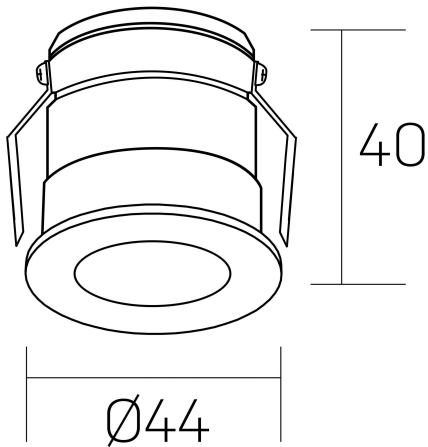

versus litl
K51103.01.RF.GC-BK.30.ST.8.30.D1

GENERAL DETAILS

INSTALLATION	recessed with frame
FINISHES ALUMINIUM	Gold Cava-Negro
LIGHT DIRECTION	Fixed
BEAM ANGLE	30°
INT/EXT IP DEGREE	IP 32
MATERIAL	Aluminum
IK DEGREE	IK05
UTILIZATION	Indoor
WARRANTY	3 years

ELECTRICAL DETAILS

LAMP	LED
POWER	3 W
COLOUR TEMPERATURE	3000K
LUMINOUS FLUX	133 Lm
EFFICACY DIMMING	38 Lm/W
DIMABLE	1.10v
DRIVER	Remote
CLASS PROTECTION	II
COLOUR RENDERING INDEX	CRI >80
VOLTAGE	220-240 V
FRECUENCIA	50-60 Hz
CURRENT INTENSITY	600 mA
LIFE TIME	50.000 h

GENERAL DIMENSIONS

DIMENSIONS	Ø 44 mm
CUT OUT	Ø 40 mm
HEIGHT	h 40 mm
DIMENSIONES DE EMBALAJE	82 × 52 × 78 mm
PESO NETO	0.086

*Please might expect a max.15% figure reduction in finishes other than white