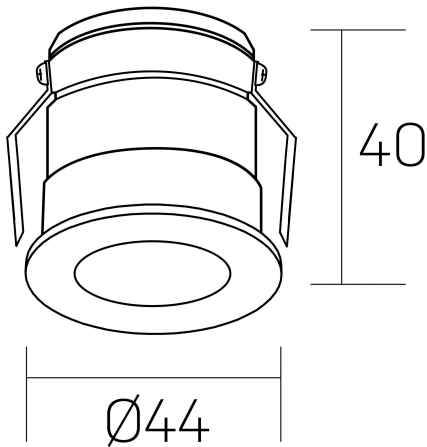

versus litl
K51103.01.RF.GC-BK.30.ST.8.30.D1

GENERAL DETAILS

INSTALLATION	recessed with frame
FINISHES ALUMINIUM	Gold Cava-Negro
LIGHT DIRECTION	Fixed
BEAM ANGLE	30°
INT/EXT IP DEGREE	IP 32
MATERIAL	Aluminum
IK DEGREE	IK05
UTILIZATION	Indoor
WARRANTY	3 years

ELECTRICAL DETAILS

LAMP	LED
POWER	3 W
COLOUR TEMPERATURE	3000K
LUMINOUS FLUX	133 Lm
EFFICACY DIMMING	38 Lm/W
DIMABLE	1.10v
DRIVER	Remote
CLASS PROTECTION	II
COLOUR RENDERING INDEX	CRI >80
VOLTAGE	220-240 V
FRECUENCIA	50-60 Hz
CURRENT INTENSITY	600 mA
LIFE TIME	35.000 h

GENERAL DIMENSIONS

DIMENSIONS	Ø 44 mm
CUT OUT	Ø 40 mm
HEIGHT	h 40 mm
DIMENSIONES DE EMBALAJE	82 × 52 × 78 mm
PESO NETO	0.086

*Please might expect a max.15% figure reduction in finishes other than white