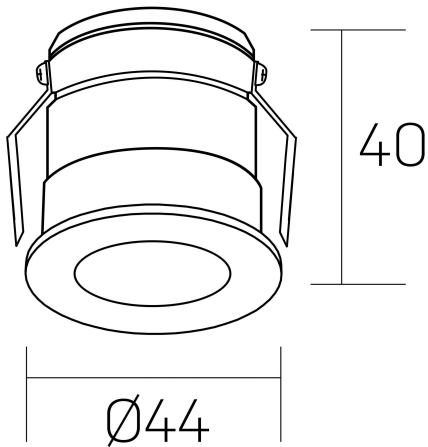

versus litl
K51103.01.RF.GC-BK.30.ST.8.27.PU

GENERAL DETAILS

INSTALLATION	recessed with frame
FINISHES ALUMINIUM	Gold Cava-Negro
LIGHT DIRECTION	Fixed
BEAM ANGLE	30°
INT/EXT IP DEGREE	IP 32
MATERIAL	Aluminum
IK DEGREE	IK05
UTILIZATION	Indoor
WARRANTY	5 years

ELECTRICAL DETAILS

LAMP	LED
POWER	3 W
COLOUR TEMPERATURE	2700K
LUMINOUS FLUX	90 Lm
EFFICACY DIMMING	36 Lm/W
DIMABLE	Push
DRIVER	Remote
CLASS PROTECTION	II
COLOUR RENDERING INDEX	CRI >80
VOLTAGE	220-240 V
CURRENT INTENSITY	600 mA
LIFE TIME	50.000 h

GENERAL DIMENSIONS

DIMENSIONS	Ø 44 mm
CUT OUT	Ø 40 mm
HEIGHT	h 40 mm
DIMENSIONES DE EMBALAJE	82 × 52 × 78 mm
PESO NETO	0.086

*Please might expect a max.15% figure reduction in finishes other than white