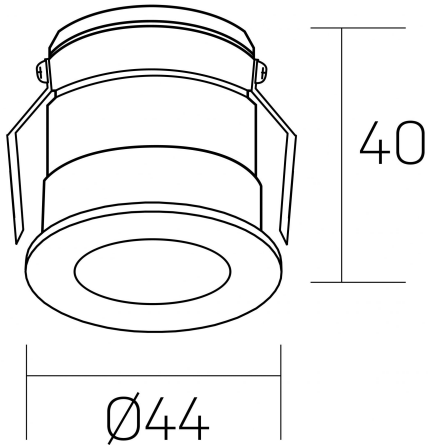

versus litl
K51103.01.RF.GC-BK.30.ST.8.27.PU

GENERAL DETAILS

| | |
|--------------------|---------------------|
| INSTALLATION | recessed with frame |
| FINISHES ALUMINIUM | Gold Cava-Negro |
| LIGHT DIRECTION | Fixed |
| BEAM ANGLE | 30° |
| INT/EXT IP DEGREE | IP 32 |
| MATERIAL | Aluminum |
| IK DEGREE | IK05 |
| UTILIZATION | Indoor |
| WARRANTY | 3 years |

ELECTRICAL DETAILS

| | |
|------------------------|-----------|
| LAMP | LED |
| POWER | 3 W |
| COLOUR TEMPERATURE | 2700K |
| LUMINOUS FLUX | 90 Lm |
| EFFICACY DIMMING | 36 Lm/W |
| DIMABLE | Push |
| DRIVER | Remote |
| CLASS PROTECTION | II |
| COLOUR RENDERING INDEX | CRI >80 |
| VOLTAGE | 220-240 V |
| FRECUENCIA | 50-60 Hz |
| CURRENT INTENSITY | 600 mA |
| LIFE TIME | 50.000 h |

GENERAL DIMENSIONS

| | |
|-------------------------|-----------------|
| DIMENSIONS | Ø 44 mm |
| CUT OUT | Ø 40 mm |
| HEIGHT | h 40 mm |
| DIMENSIONES DE EMBALAJE | 82 × 52 × 78 mm |
| PESO NETO | 0.086 |