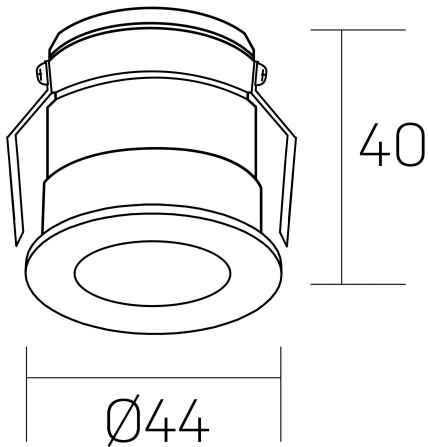

versus litl
K51103.01.RF.GC-BK.30.ST.8.27.PU

GENERAL DETAILS

INSTALLATION	recessed with frame
FINISHES ALUMINIUM	Gold Cava-Negro
LIGHT DIRECTION	Fixed
BEAM ANGLE	30°
INT/EXT IP DEGREE	IP 32
MATERIAL	Aluminum
IK DEGREE	IK05
UTILIZATION	Indoor
WARRANTY	3 years

ELECTRICAL DETAILS

LAMP	LED
POWER	3 W
COLOUR TEMPERATURE	2700K
LUMINOUS FLUX	90 Lm
EFFICACY DIMMING	36 Lm/W
DIMABLE	Push
DRIVER	Remote
CLASS PROTECTION	II
COLOUR RENDERING INDEX	CRI >80
VOLTAGE	220-240 V
FRECUENCIA	50-60 Hz
CURRENT INTENSITY	600 mA
LIFE TIME	35.000 h

GENERAL DIMENSIONS

DIMENSIONS	Ø 44 mm
CUT OUT	Ø 40 mm
HEIGHT	h 40 mm
DIMENSIONES DE EMBALAJE	82 × 52 × 78 mm
PESO NETO	0.086

*Please might expect a max.15% figure reduction in finishes other than white