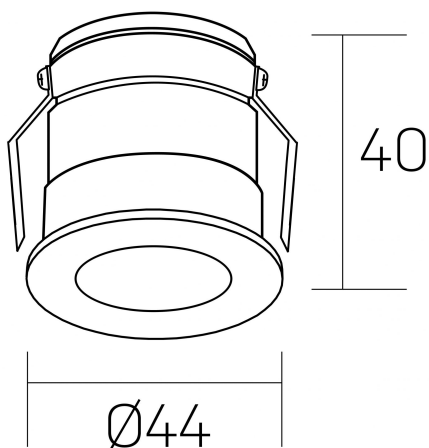

versus litl
K51103.01.RF.GC-BK.30.ST.8.27.DA

GENERAL DETAILS

INSTALLATION	recessed with frame
FINISHES ALUMINIUM	Gold Cava-Negro
LIGHT DIRECTION	Fixed
BEAM ANGLE	30°
INT/EXT IP DEGREE	IP 32
MATERIAL	Aluminum
IK DEGREE	IK05
UTILIZATION	Indoor
WARRANTY	3 years

ELECTRICAL DETAILS

LAMP	LED
POWER	3 W
COLOUR TEMPERATURE	2700K
LUMINOUS FLUX	90 Lm
EFFICACY DIMMING	36 Lm/W
DIMABLE	DALI
DRIVER	Remote
CLASS PROTECTION	II
COLOUR RENDERING INDEX	CRI >80
VOLTAGE	220-240 V
FRECUENCIA	50-60 Hz
CURRENT INTENSITY	600 mA
LIFE TIME	50.000 h

GENERAL DIMENSIONS

DIMENSIONS	Ø 44 mm
CUT OUT	Ø 40 mm
HEIGHT	h 40 mm
DIMENSIONES DE EMBALAJE	82 × 52 × 78 mm
PESO NETO	0.086

*Please might expect a max.15% figure reduction in finishes other than white