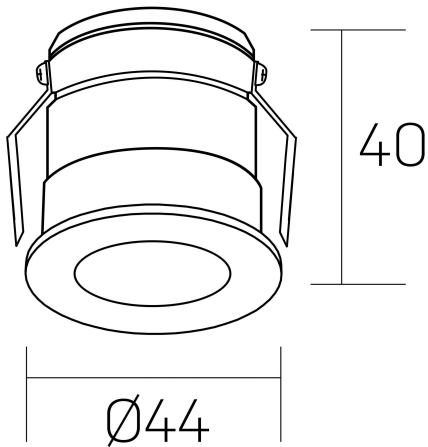

versus litl
K51103.01.RF.GC-BK.30.ST.8.27.DA

GENERAL DETAILS

INSTALLATION	recessed with frame
FINISHES ALUMINIUM	Gold Cava-Negro
LIGHT DIRECTION	Fixed
BEAM ANGLE	30°
INT/EXT IP DEGREE	IP 32
MATERIAL	Aluminum
IK DEGREE	IK05
UTILIZATION	Indoor
WARRANTY	3 years

ELECTRICAL DETAILS

LAMP	LED
POWER	3 W
COLOUR TEMPERATURE	2700K
LUMINOUS FLUX	90 Lm
EFFICACY DIMMING	36 Lm/W
DIMABLE	DALI
DRIVER	Remote
CLASS PROTECTION	II
COLOUR RENDERING INDEX	CRI >80
VOLTAGE	220-240 V
FRECUENCIA	50-60 Hz
CURRENT INTENSITY	600 mA
LIFE TIME	35.000 h

GENERAL DIMENSIONS

DIMENSIONS	Ø 44 mm
CUT OUT	Ø 40 mm
HEIGHT	h 40 mm
DIMENSIONES DE EMBALAJE	82 × 52 × 78 mm
PESO NETO	0.086

*Please might expect a max.15% figure reduction in finishes other than white