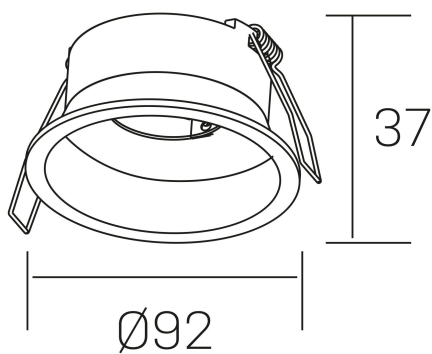

**venus**  
K50111.01.RF.BK-BK.GU

#### GENERAL DETAILS

INSTALLATION	recessed with frame
FINISHES ALUMINIUM	Black-Black
LIGHT DIRECTION	Orientable
TILTING DEGREES	30°
INT/EXT IP DEGREE	IP 23
MATERIAL	Aluminum
IK DEGREE	IK05
UTILIZATION	Indoor
WARRANTY	3 years

#### ELECTRICAL DETAILS

LAMP HOLDERS	GU
POWER	Max 8W
CLASS PROTECTION	II
VOLTAGE	110-240 V
FRECUENCIA	50-60 Hz

#### GENERAL DIMENSIONS

DIMENSIONS	Ø 92 mm
CUT OUT	Ø 80 mm
HEIGHT	h 37 mm total h 103 mm
DIMENSIONES DE EMBALAJE	95 × 95 × 50 mm
PESO NETO	0.12

\*Please might expect a max.15% figure reduction in finishes other than white