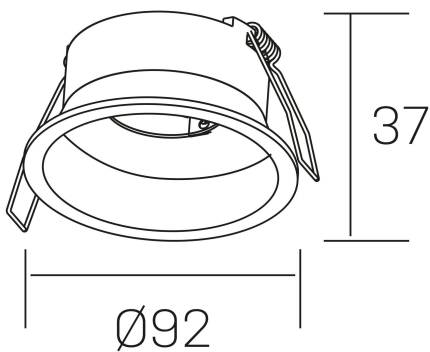

venus
K50111.01.RF.WH-WH.GU

GENERAL DETAILS

INSTALLATION	recessed with frame
FINISHES ALUMINIUM	White-White
LIGHT DIRECTION	Orientable
TILTING DEGREES	30°
INT/EXT IP DEGREE	IP 23
MATERIAL	Aluminum
IK DEGREE	IK05
UTILIZATION	Indoor
WARRANTY	3 years

ELECTRICAL DETAILS

LAMP HOLDERS	GU
POWER	Max 8W
CLASS PROTECTION	II
VOLTAGE	110-240 V
FRECUENCIA	50-60 Hz

GENERAL DIMENSIONS

DIMENSIONS	Ø 92 mm
CUT OUT	Ø 80 mm
HEIGHT	h 37 mm total h 103 mm
DIMENSIONES DE EMBALAJE	95 × 95 × 50 mm
PESO NETO	0.12