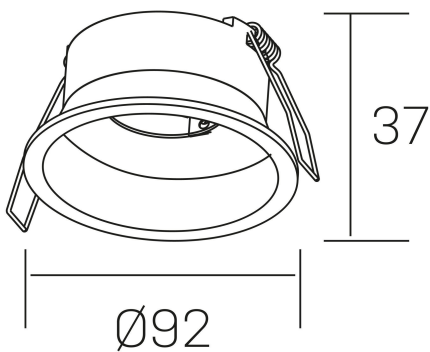

**venus**  
K50111.01.RF.WH-WH.GU

#### GENERAL DETAILS

INSTALLATION	recessed with frame
FINISHES ALUMINIUM	White-White
LIGHT DIRECTION	Orientable
TILTING DEGREES	30°
INT/EXT IP DEGREE	IP 23
MATERIAL	Aluminum
IK DEGREE	IK05
UTILIZATION	Indoor
WARRANTY	3 years

#### ELECTRICAL DETAILS

LAMP HOLDERS	GU
POWER	Max 8W
CLASS PROTECTION	II
VOLTAGE	110-240 V
FRECUENCIA	50-60 Hz

#### GENERAL DIMENSIONS

DIMENSIONS	Ø 92 mm
CUT OUT	Ø 80 mm
HEIGHT	h 37 mm total h 103 mm
DIMENSIONES DE EMBALAJE	95 × 95 × 50 mm
PESO NETO	0.12

\*Please might expect a max.15% figure reduction in finishes other than white