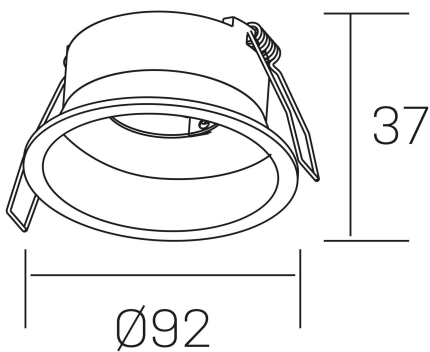

venus
K50111.01.RF.WH-WH.GU

GENERAL DETAILS

INSTALLATION	recessed with frame
FINISHES ALUMINIUM	White-White
LIGHT DIRECTION	Orientable
TILTING DEGREES	30°
INT/EXT IP DEGREE	IP 23
MATERIAL	Aluminum
IK DEGREE	IK05
UTILIZATION	Indoor
WARRANTY	5 years

ELECTRICAL DETAILS

LAMP HOLDERS	GU
POWER	Max 8W
CLASS PROTECTION	II
VOLTAGE	110-240 V

GENERAL DIMENSIONS

DIMENSIONS	Ø 92 mm
CUT OUT	Ø 80 mm
HEIGHT	h 37 mm total h 103 mm
DIMENSIONES DE EMBALAJE	95 × 95 × 50 mm
PESO NETO	0.12