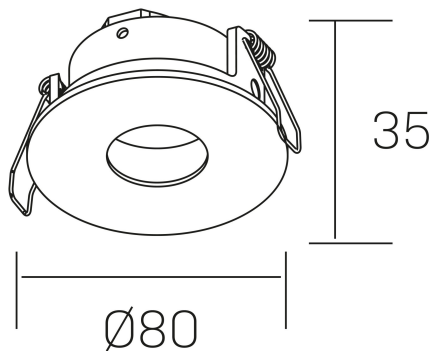

venus dot
K50130.01.RF.BK-BK.GU

GENERAL DETAILS

INSTALLATION	recessed with frame
FINISHES ALUMINIUM	Black-Black
LIGHT DIRECTION	Fixed
INT/EXT IP DEGREE	IP 23
MATERIAL	Aluminum
IK DEGREE	IK05
UTILIZATION	Indoor
WARRANTY	3 years

ELECTRICAL DETAILS

LAMP HOLDERS	GU
POWER	Max 50 W
CLASS PROTECTION	II
VOLTAGE	110-240 V
FRECUENCIA	50-60 Hz

GENERAL DIMENSIONS

DIMENSIONS	Ø 80 mm
CUT OUT	Ø 70 mm
HEIGHT	h 35 mm total h 95 mm
DIMENSIONES DE EMBALAJE	85 × 85 × 45 mm
PESO NETO	0.14