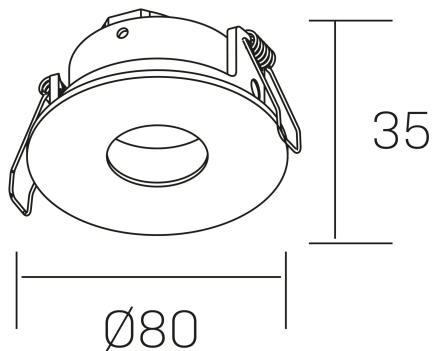

**venus dot**  
K50130.01.RF.WH-WH.GU

#### GENERAL DETAILS

INSTALLATION	recessed with frame
FINISHES ALUMINIUM	White-White
LIGHT DIRECTION	Fixed
INT/EXT IP DEGREE	IP 23
MATERIAL	Aluminum
IK DEGREE	IK05
UTILIZATION	Indoor
WARRANTY	3 years

#### ELECTRICAL DETAILS

LAMP HOLDERS	GU
POWER	Max 50 W
CLASS PROTECTION	II
VOLTAGE	110-240 V
FRECUENCIA	50-60 Hz

#### GENERAL DIMENSIONS

DIMENSIONS	$\varnothing 80$ mm
CUT OUT	$\varnothing 70$ mm
HEIGHT	h 35 mm total h 95 mm
DIMENSIONES DE EMBALAJE	85 × 85 × 45 mm
PESO NETO	0.14

\*Please might expect a max.15% figure reduction in finishes other than white