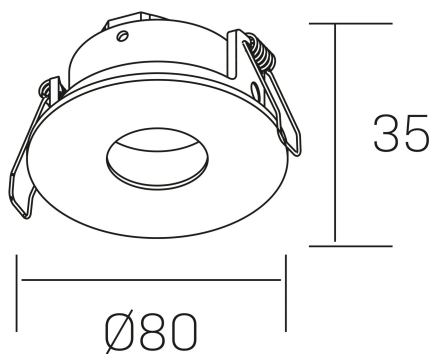

venus dot
K50130.01.RF.WH-WH.GU

GENERAL DETAILS

INSTALLATION	recessed with frame
FINISHES ALUMINIUM	White-White
LIGHT DIRECTION	Fixed
INT/EXT IP DEGREE	IP 23
MATERIAL	Aluminum
IK DEGREE	IK05
UTILIZATION	Indoor
WARRANTY	3 years

ELECTRICAL DETAILS

LAMP HOLDERS	GU
POWER	Max 50 W
CLASS PROTECTION	II
VOLTAGE	110-240 V
FRECUENCIA	50-60 Hz

GENERAL DIMENSIONS

DIMENSIONS	$\varnothing 80$ mm
CUT OUT	$\varnothing 70$ mm
HEIGHT	h 35 mm total h 95 mm
DIMENSIONES DE EMBALAJE	85 × 85 × 45 mm
PESO NETO	0.14