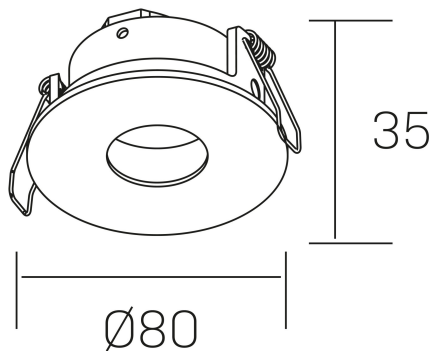

venus dot
K50130.01.RF.WH-WH.GU

GENERAL DETAILS

INSTALLATION	recessed with frame
FINISHES ALUMINIUM	White-White
LIGHT DIRECTION	Fixed
INT/EXT IP DEGREE	IP 23
MATERIAL	Aluminum
IK DEGREE	IK05
UTILIZATION	Indoor
WARRANTY	5 years

ELECTRICAL DETAILS

LAMP HOLDERS	GU
POWER	Max 50 W
CLASS PROTECTION	II
VOLTAGE	110-240 V

GENERAL DIMENSIONS

DIMENSIONS	Ø 80 mm
CUT OUT	Ø 70 mm
HEIGHT	h 35 mm total h 95 mm
DIMENSIONES DE EMBALAJE	85 × 85 × 45 mm
PESO NETO	0.14