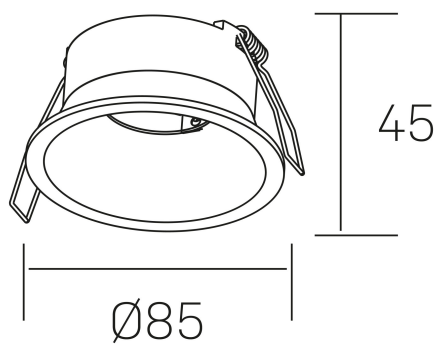

**venus dip IP65**  
K50113.01.RF.BK-BK.GU

#### GENERAL DETAILS

INSTALLATION	recessed with frame
FINISHES ALUMINIUM	Black-Black
LIGHT DIRECTION	Fixed
INT/EXT IP DEGREE	IP 65
MATERIAL	Aluminum
IK DEGREE	IK05
UTILIZATION	Indoor
WARRANTY	3 years

#### ELECTRICAL DETAILS

LAMP HOLDERS	GU
POWER	Max 8W
CLASS PROTECTION	II
VOLTAGE	110-240 V
FRECUENCIA	50-60 Hz

#### GENERAL DIMENSIONS

DIMENSIONS	Ø 85 mm
CUT OUT	Ø 72 mm
HEIGHT	h 45 mm total h 108 mm
DIMENSIONES DE EMBALAJE	105 × 105 × 65 mm
PESO NETO	0.20

\*Please might expect a max.15% figure reduction in finishes other than white