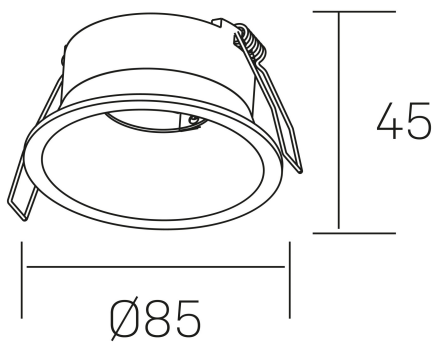

venus dip IP65
K50113.01.RF.BK-BK.GU

GENERAL DETAILS

INSTALLATION	recessed with frame
FINISHES ALUMINIUM	Black-Black
LIGHT DIRECTION	Fixed
INT/EXT IP DEGREE	IP 65
MATERIAL	Aluminum
IK DEGREE	IK05
UTILIZATION	Indoor
WARRANTY	3 years

ELECTRICAL DETAILS

LAMP HOLDERS	GU
POWER	Max 8W
CLASS PROTECTION	II
VOLTAGE	110-240 V
FRECUENCIA	50-60 Hz

GENERAL DIMENSIONS

DIMENSIONS	Ø 85 mm
CUT OUT	Ø 72 mm
HEIGHT	h 45 mm total h 108 mm
DIMENSIONES DE EMBALAJE	105 × 105 × 65 mm
PESO NETO	0.20