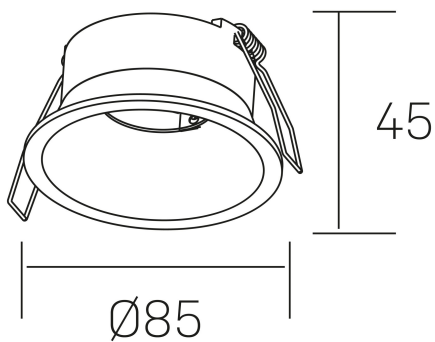

venus dip IP65
K50113.01.RF.BK-BK.GU

GENERAL DETAILS

INSTALLATION	recessed with frame
FINISHES ALUMINIUM	Black-Black
LIGHT DIRECTION	Fixed
INT/EXT IP DEGREE	IP 65
MATERIAL	Aluminum
IK DEGREE	IK05
UTILIZATION	Indoor
WARRANTY	5 years

ELECTRICAL DETAILS

LAMP HOLDERS	GU
POWER	Max 8W
CLASS PROTECTION	II
VOLTAGE	110-240 V

GENERAL DIMENSIONS

DIMENSIONS	Ø 85 mm
CUT OUT	Ø 72 mm
HEIGHT	h 45 mm total h 108 mm
DIMENSIONES DE EMBALAJE	105 × 105 × 65 mm
PESO NETO	0.20