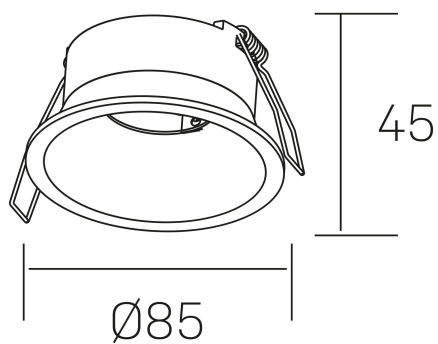

venus dip IP65
K50113.01.RF.WH-WH.GU

GENERAL DETAILS

INSTALLATION	recessed with frame
FINISHES ALUMINIUM	White-White
LIGHT DIRECTION	Fixed
INT/EXT IP DEGREE	IP 65
MATERIAL	Aluminum
IK DEGREE	IK05
UTILIZATION	Indoor
WARRANTY	5 years

ELECTRICAL DETAILS

LAMP HOLDERS	GU
POWER	Max 8W
CLASS PROTECTION	II
VOLTAGE	110-240 V

GENERAL DIMENSIONS

DIMENSIONS	Ø 85 mm
CUT OUT	Ø 72 mm
HEIGHT	h 45 mm total h 108 mm
DIMENSIONES DE EMBALAJE	105 × 105 × 65 mm
PESO NETO	0.20