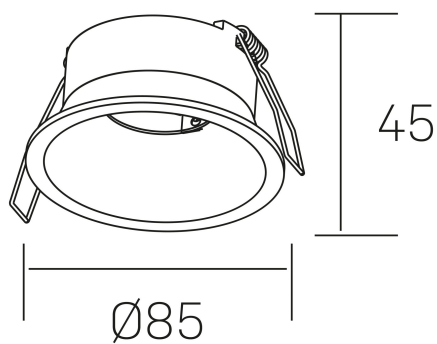

venus dip IP65
K50113.01.RF.WH-WH.GU

GENERAL DETAILS

INSTALLATION	recessed with frame
FINISHES ALUMINIUM	White-White
LIGHT DIRECTION	Fixed
INT/EXT IP DEGREE	IP 65
MATERIAL	Aluminum
IK DEGREE	IK05
UTILIZATION	Indoor
WARRANTY	3 years

ELECTRICAL DETAILS

LAMP HOLDERS	GU
POWER	Max 8W
CLASS PROTECTION	II
VOLTAGE	110-240 V
FRECUENCIA	50-60 Hz

GENERAL DIMENSIONS

DIMENSIONS	Ø 85 mm
CUT OUT	Ø 72 mm
HEIGHT	h 45 mm total h 108 mm
DIMENSIONES DE EMBALAJE	105 × 105 × 65 mm
PESO NETO	0.20