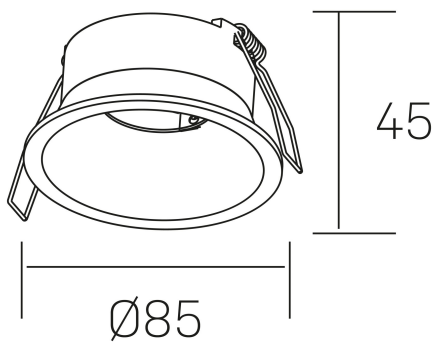

**venus dip IP65**  
K50113.01.RF.WH-WH.GU

#### GENERAL DETAILS

INSTALLATION	recessed with frame
FINISHES ALUMINIUM	White-White
LIGHT DIRECTION	Fixed
INT/EXT IP DEGREE	IP 65
MATERIAL	Aluminum
IK DEGREE	IK05
UTILIZATION	Indoor
WARRANTY	3 years

#### ELECTRICAL DETAILS

LAMP HOLDERS	GU
POWER	Max 8W
CLASS PROTECTION	II
VOLTAGE	110-240 V
FRECUENCIA	50-60 Hz

#### GENERAL DIMENSIONS

DIMENSIONS	Ø 85 mm
CUT OUT	Ø 72 mm
HEIGHT	h 45 mm total h 108 mm
DIMENSIONES DE EMBALAJE	105 × 105 × 65 mm
PESO NETO	0.20

\*Please might expect a max.15% figure reduction in finishes other than white