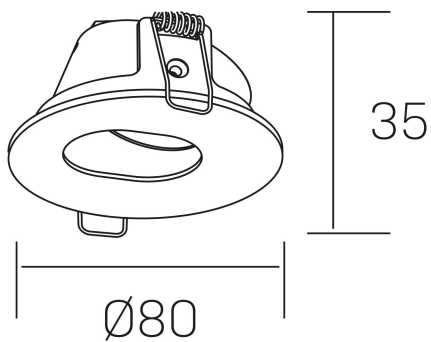

venus dash
K50131.01.RF.WH-WH.GU

GENERAL DETAILS

INSTALLATION	recessed with frame
FINISHES ALUMINIUM	White-White
LIGHT DIRECTION	Orientable
TILTING DEGREES	30°
INT/EXT IP DEGREE	IP 23
MATERIAL	Aluminum
IK DEGREE	IK05
UTILIZATION	Indoor
WARRANTY	3 years

ELECTRICAL DETAILS

LAMP HOLDERS	GU
POWER	Max 50 W
CLASS PROTECTION	II
VOLTAGE	110-240 V
FRECUENCIA	50-60 Hz

GENERAL DIMENSIONS

DIMENSIONS	Ø 80 mm
CUT OUT	Ø 70 mm
HEIGHT	h 35 mm total h 100 mm
DIMENSIONES DE EMBALAJE	90 × 90 × 75 mm
PESO NETO	0.12