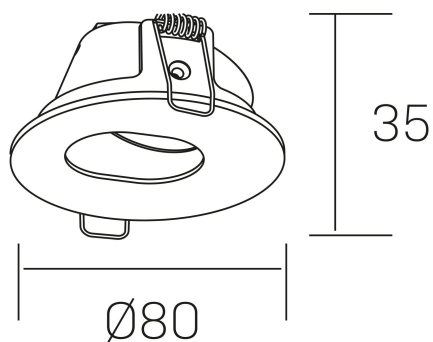

**venus dash**  
K50131.01.RF.WH-WH.GU

#### GENERAL DETAILS

INSTALLATION	recessed with frame
FINISHES ALUMINIUM	White-White
LIGHT DIRECTION	Orientable
TILTING DEGREES	30°
INT/EXT IP DEGREE	IP 23
MATERIAL	Aluminum
IK DEGREE	IK05
UTILIZATION	Indoor
WARRANTY	5 years

#### ELECTRICAL DETAILS

LAMP HOLDERS	GU
POWER	Max 50 W
CLASS PROTECTION	II
VOLTAGE	110-240 V

#### GENERAL DIMENSIONS

DIMENSIONS	Ø 80 mm
CUT OUT	Ø 70 mm
HEIGHT	h 35 mm total h 100 mm
DIMENSIONES DE EMBALAJE	90 × 90 × 75 mm
PESO NETO	0.12

\*Please might expect a max.15% figure reduction in finishes other than white