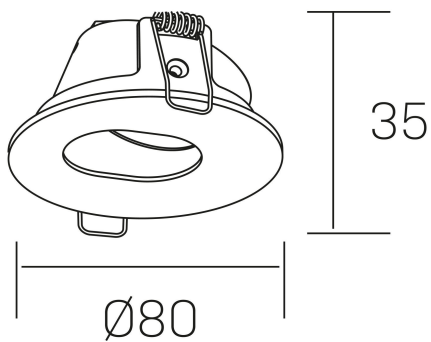

**venus dash**  
K50131.01.RF.WH-WH.GU

#### GENERAL DETAILS

INSTALLATION	recessed with frame
FINISHES ALUMINIUM	White-White
LIGHT DIRECTION	Orientable
TILTING DEGREES	30°
INT/EXT IP DEGREE	IP 23
MATERIAL	Aluminum
IK DEGREE	IK05
UTILIZATION	Indoor
WARRANTY	3 years

#### ELECTRICAL DETAILS

LAMP HOLDERS	GU
POWER	Max 50 W
CLASS PROTECTION	II
VOLTAGE	110-240 V
FRECUENCIA	50-60 Hz

#### GENERAL DIMENSIONS

DIMENSIONS	Ø 80 mm
CUT OUT	Ø 70 mm
HEIGHT	h 35 mm total h 100 mm
DIMENSIONES DE EMBALAJE	90 × 90 × 75 mm
PESO NETO	0.12

\*Please might expect a max.15% figure reduction in finishes other than white