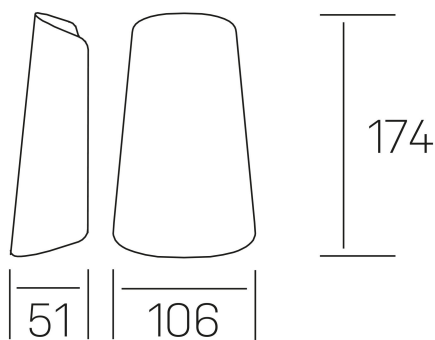

tuile
K60005.01.WS.WH-WH.OP.ST.8.30

GENERAL DETAILS

INSTALLATION	Wall Surface
FINISHES ALUMINIUM	White-White
LIGHT DIRECTION	Fixed
INT/EXT IP DEGREE	IP 65
MATERIAL	Aluminum
IK DEGREE	IK08
UTILIZATION	Outdoor
WARRANTY	5 years

ELECTRICAL DETAILS

LAMP	LED
POWER	11W
COLOUR TEMPERATURE	3000K
LUMINOUS FLUX	560 Lm
EFFICACY DIMMING	50 Lm/W
DIMABLE	No Dim
DRIVER	Integrated
CLASS PROTECTION	I
COLOUR RENDERING INDEX	CRI >80
VOLTAGE	220-240 V
CURRENT INTENSITY	300 mA
LIFE TIME	50.000 h

GENERAL DIMENSIONS

DIMENSIONES DE EMBALAJE	106 × 51 × 174 mm
-------------------------	-------------------

*Please might expect a max.15% figure reduction in finishes other than white