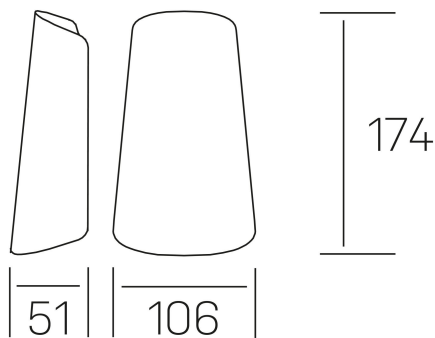

tuile
K60005.01.WS.WH-WH.OP.ST.8.30

GENERAL DETAILS

INSTALLATION	Wall Surface
FINISHES ALUMINIUM	White-White
LIGHT DIRECTION	Fixed
INT/EXT IP DEGREE	IP 65
MATERIAL	Aluminum
IK DEGREE	IK08
UTILIZATION	Outdoor
WARRANTY	3 years

ELECTRICAL DETAILS

LAMP	LED
POWER	11W
COLOUR TEMPERATURE	3000K
LUMINOUS FLUX	560 Lm
EFFICACY DIMMING	50 Lm/W
DIMABLE	No Dim
DRIVER	Integrated
CLASS PROTECTION	I
COLOUR RENDERING INDEX	CRI >80
VOLTAGE	220-240 V
FRECUENCIA	50-60 Hz
CURRENT INTENSITY	300 mA
LIFE TIME	50.000 h

GENERAL DIMENSIONS

DIMENSIONES DE EMBALAJE	106 × 51 × 174 mm
-------------------------	-------------------

*Please might expect a max.15% figure reduction in finishes other than white