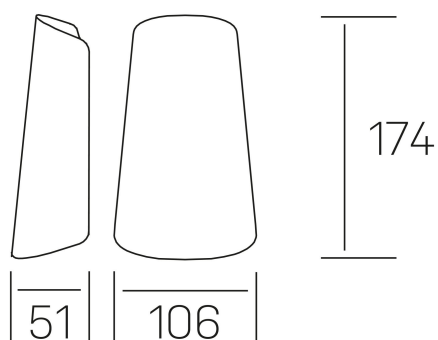

tuile
K60005.01.WS.WH-WH.OP.ST.8.30

GENERAL DETAILS

INSTALLATION	Wall Surface
FINISHES ALUMINIUM	White-White
LIGHT DIRECTION	Fixed
INT/EXT IP DEGREE	IP 65
MATERIAL	Aluminum
IK DEGREE	IK08
UTILIZATION	Indoor
WARRANTY	3 years

ELECTRICAL DETAILS

LAMP	LED
POWER	11W
COLOUR TEMPERATURE	3000K
LUMINOUS FLUX	560 Lm
EFFICACY DIMMING	50 Lm/W
DIMABLE	No Dim
DRIVER	Integrated
CLASS PROTECTION	I
COLOUR RENDERING INDEX	CRI >80
VOLTAGE	220-240 V
FRECUENCIA	50-60 Hz
CURRENT INTENSITY	300 mA
LIFE TIME	35.000 h

GENERAL DIMENSIONS

DIMENSIONES DE EMBALAJE	106 × 51 × 174 mm
-------------------------	-------------------

*Please might expect a max.15% figure reduction in finishes other than white